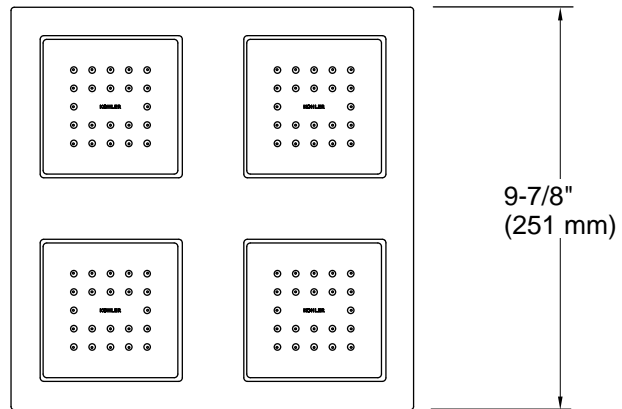

Features

- Panel utilizes an integrated system of four 22-nozzle, fully adjustable sprayheads for stimulating hydrotherapy
- Low-profile design complements any decor
- MasterClean™ sprayface features an easy-to-clean surface that withstands mineral buildup and maximizes spray performance
- 0.6 gpm maximum flow rate from each sprayhead for a maximum combined flow of 2.4 gpm
- 1/2" NPT connections

Technical Information

All product dimensions are nominal.

Faucet:

Flow rate: 2.4 gal/min (9.1 l/min)

Spout:

Handshower:

Rated maximum flow: 0 gal/min (0 l/min)

Showerhead/Body Spray: