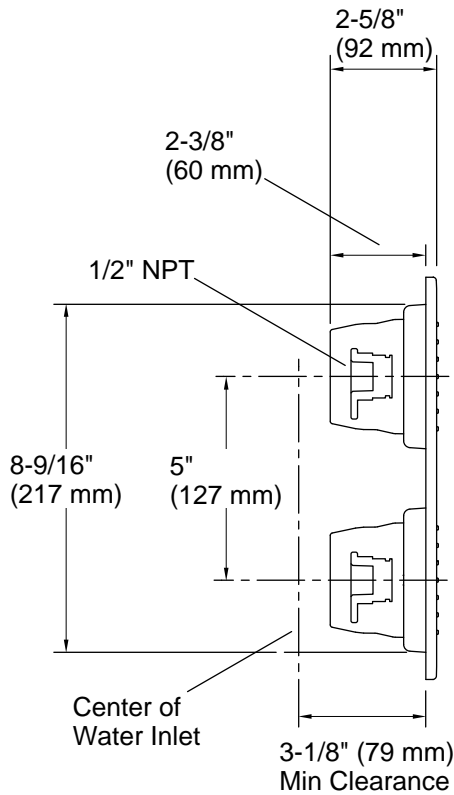

Features

- Panel utilizes an integrated system of four 22-nozzle, fully adjustable sprayheads for stimulating hydrotherapy
- Low-profile design complements any decor
- MasterClean™ sprayface features an easy-to-clean surface that withstands mineral buildup and maximizes spray performance
- 0.6 gpm maximum flow rate from each sprayhead for a maximum combined flow of 2.4 gpm
- 1/2" NPT connections

Technical Information

All product dimensions are nominal.

Faucet:

Flow rate: 2.4 gal/min (9.1 l/min)

Spout:

Handshower:

Rated maximum flow: 0 gal/min (0 l/min)

Showerhead/Body Spray: