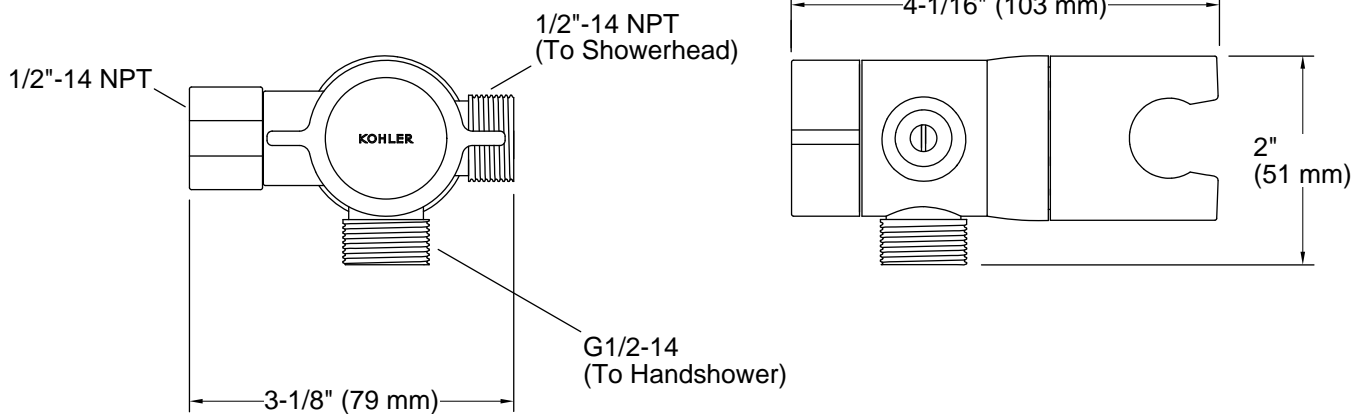

Technical Information

All product dimensions are nominal.

Spout:

Handshower:

Rated maximum flow: 0 gal/min (0 l/min)

Showerhead/Body Spray:

Rated maximum flow: 2.5 gal/min (9.5 l/min)

Notes

Install this product according to the installation guide.