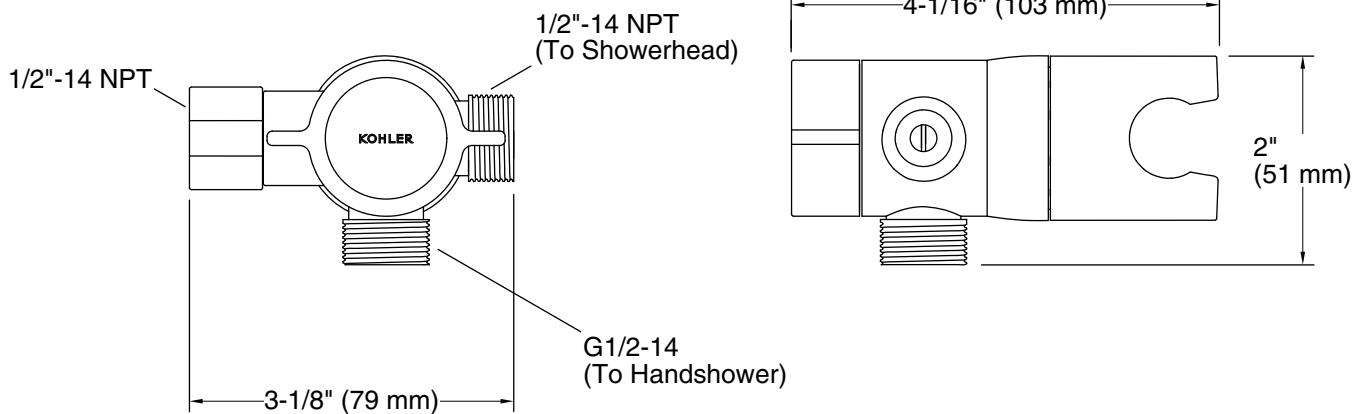

Technical Information

All product dimensions are nominal.

Handshower:

Rated maximum flow: 2.5 gal/min (9.5 l/min)

Showerhead/Body Spray:

Rated maximum flow: 2.5 gal/min (9.5 l/min)

Notes

Install this product according to the installation guide.