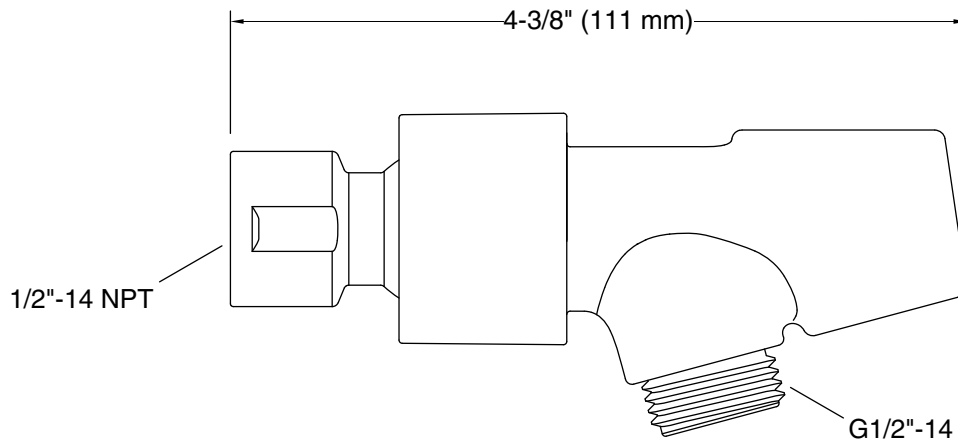

Awaken®
Handshower Cradle
K-98771

Features

- Easily mounts on the end of your shower arm
- Brass ball joint pivots to angle handshower
- Fits most standard handshower hoses and handshowers

Material

- KOHLER® finishes resist corrosion and tarnishing

THE BOLD LOOK
OF **KOHLER®**

Technical Information

All product dimensions are nominal.

Material: Metal

Notes

Install this product according to the installation guide.