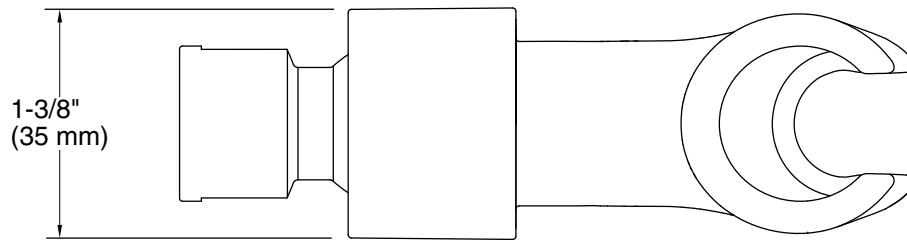

Technical Information

All product dimensions are nominal.

Material: Metal

Notes

Install this product according to the installation guide.