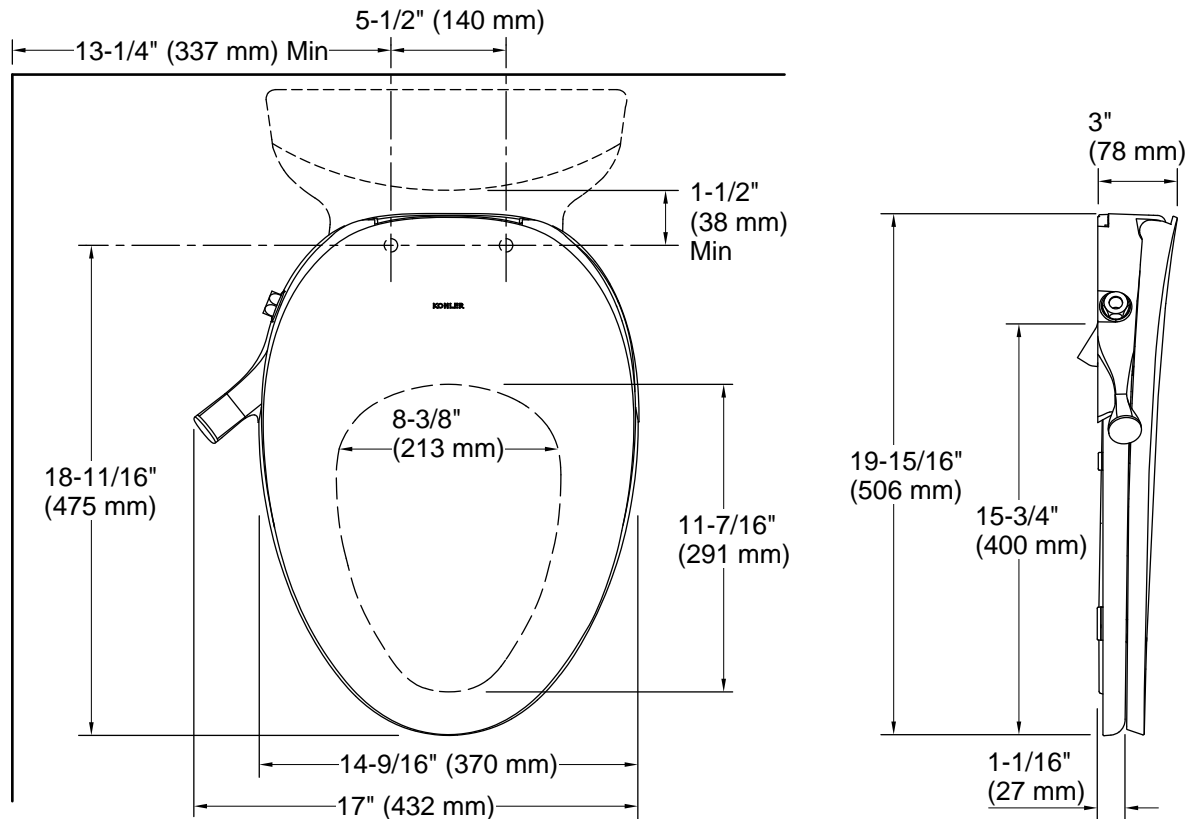

Material

- Plastic construction

Installation

- Requires connection to toilet water supply line. All hoses and connections are included

Recommended Products/Accessories

- K-3999 Two-piece elongated toilet, 1.28 gpf
- K-3999-RA Two-piece elongated toilet, 1.28 gpf
- K-31621 Two-piece elongated toilet, 1.28 gpf
- K-31621-RA Two-piece elongated toilet, 1.28 gpf

Color	Code	Description
-------	------	-------------

	0	White
---	---	-------

Technical Information

All product dimensions are nominal.

Seat shape type:	Elongated
Seat front type:	Closed-front
Seat-mounting holes:	5-1/2" (140 mm)