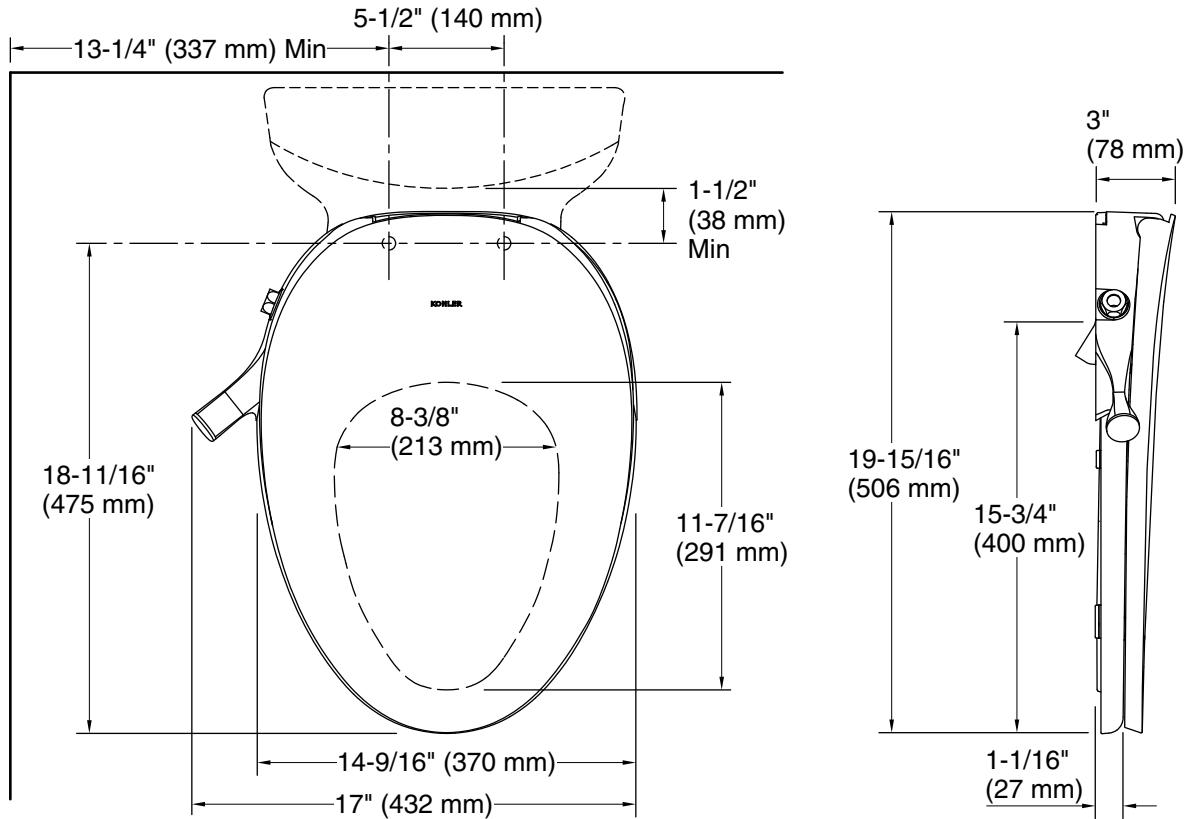

Material

- Plastic construction

Installation

- Requires connection to toilet water supply line. All hoses and connections are included

Recommended Products/Accessories

- K-3999 Two-piece elongated toilet, 1.28 gpf
- K-3999-RA Two-piece elongated toilet, 1.28 gpf
- K-31621 Two-piece elongated toilet, 1.28 gpf
- K-31621-RA Two-piece elongated toilet, 1.28 gpf

Color	Code	Description
-------	------	-------------

	0	White
---	---	-------

Technical Information

All product dimensions are nominal.

- Seat shape type: Elongated
Seat front type: Closed-front
Seat-mounting holes: 5-1/2" (140 mm)