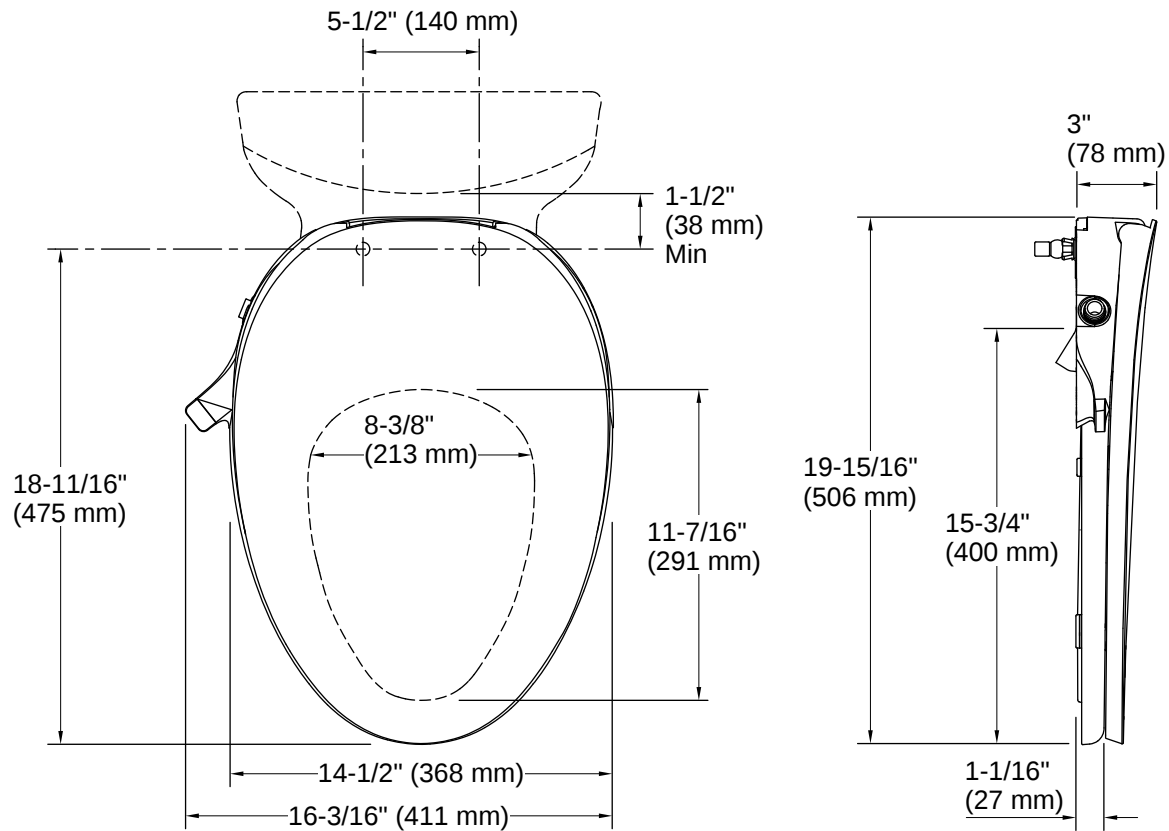

Installation

- Requires connection to toilet water supply line. All hoses and connections are included

Installation Notes

Install this product according to the installation instructions.

WARNING: Risk of scalding. High water temperature can cause severe burns. Do not connect this device to a water supply with a maximum temperature above 104°F (40°C).

Only connect the seat to a cold water supply of drinking quality water at a pressure of 20 (139 kPa) - 80 psi (551 kPa).