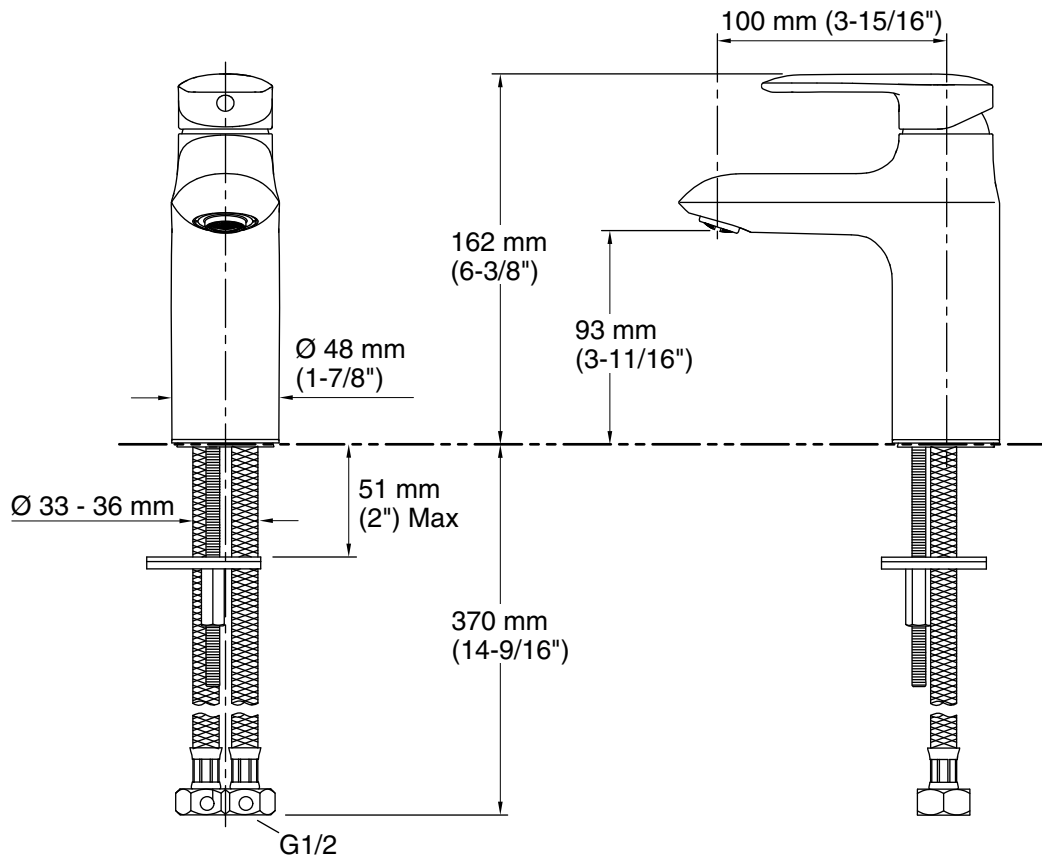

Features

- Metal construction
- Flexible G 1/2 supply hoses for easy installation

Material

- KOHLER[®] finishes resist corrosion and tarnishing

Codes/Standards

None Applicable

KOHLER[®] Produtos para Cozinhas e Banheiros Ltda Faucets Fifteen-Year Limited Warranty

See website for detailed warranty information.

Technical Information

All product dimensions are nominal.

Spout:

Spout reach: 3-7/8" (99 mm)

Notes

Install this product according to the installation guide.