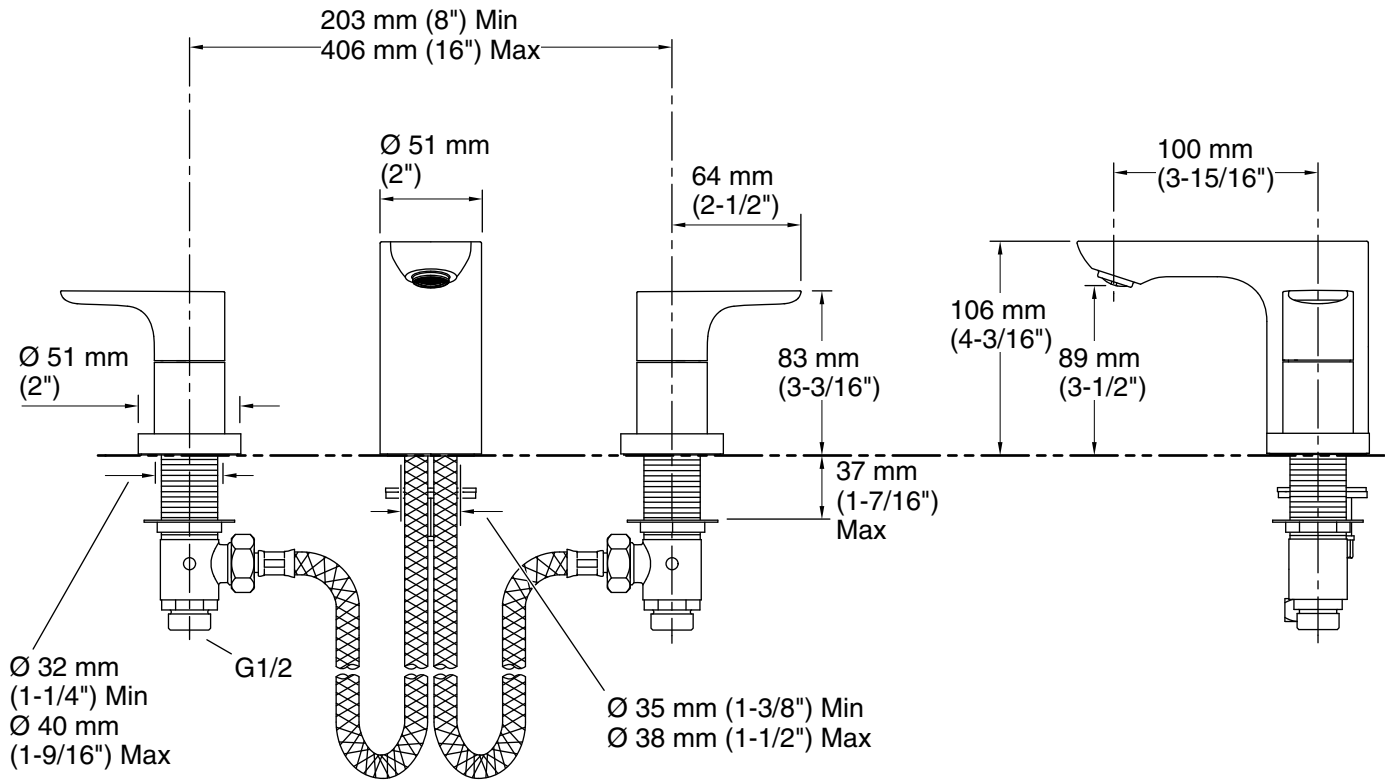

Features

- Metal construction
- Flexible G 1/2 supply hoses for easy installation

Material

- KOHLER[®] finishes resist corrosion and tarnishing

Codes/Standards

None Applicable

KOHLER[®] Produtos para Cozinhas e Banheiros Ltda Faucets Fifteen-Year Limited Warranty

See website for detailed warranty information.

Technical Information

All product dimensions are nominal.

Drain included: Yes

Spout:

Spout reach: 3-15/16" (100 mm)

Notes

Install this product according to the installation guide.