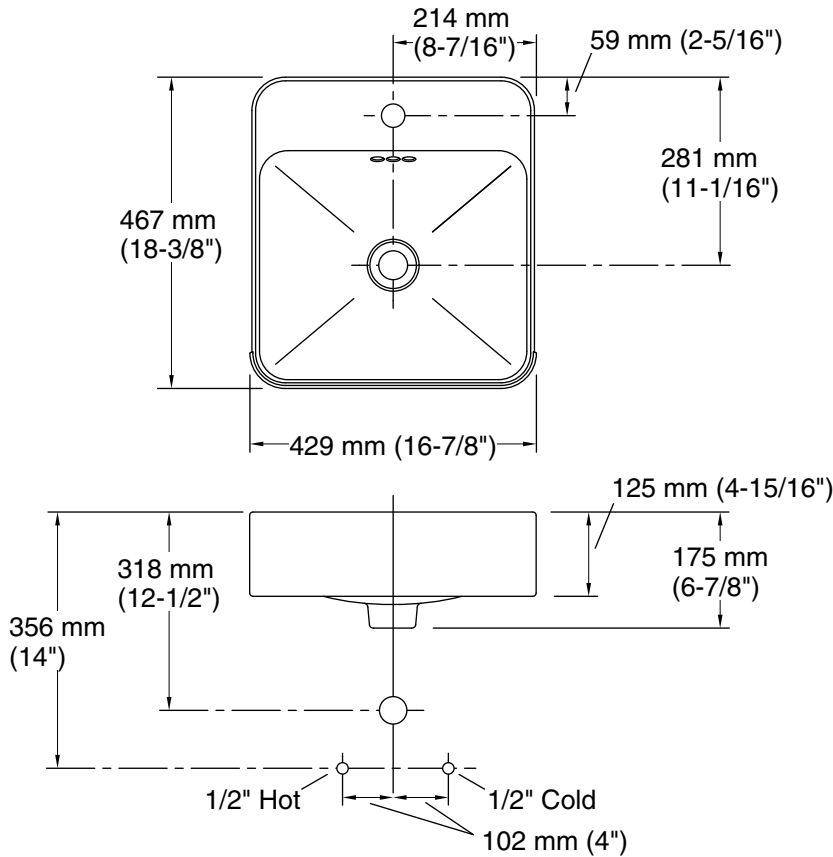

Technical Information

All product dimensions are nominal.

Bowl area (Only):   Length: 15-7/16" (392 mm)
                              Width: 13-1/16" (332 mm)
                              Bowl depth: 4-15/16" (125 mm)

Notes

Install this product according to the installation instructions.