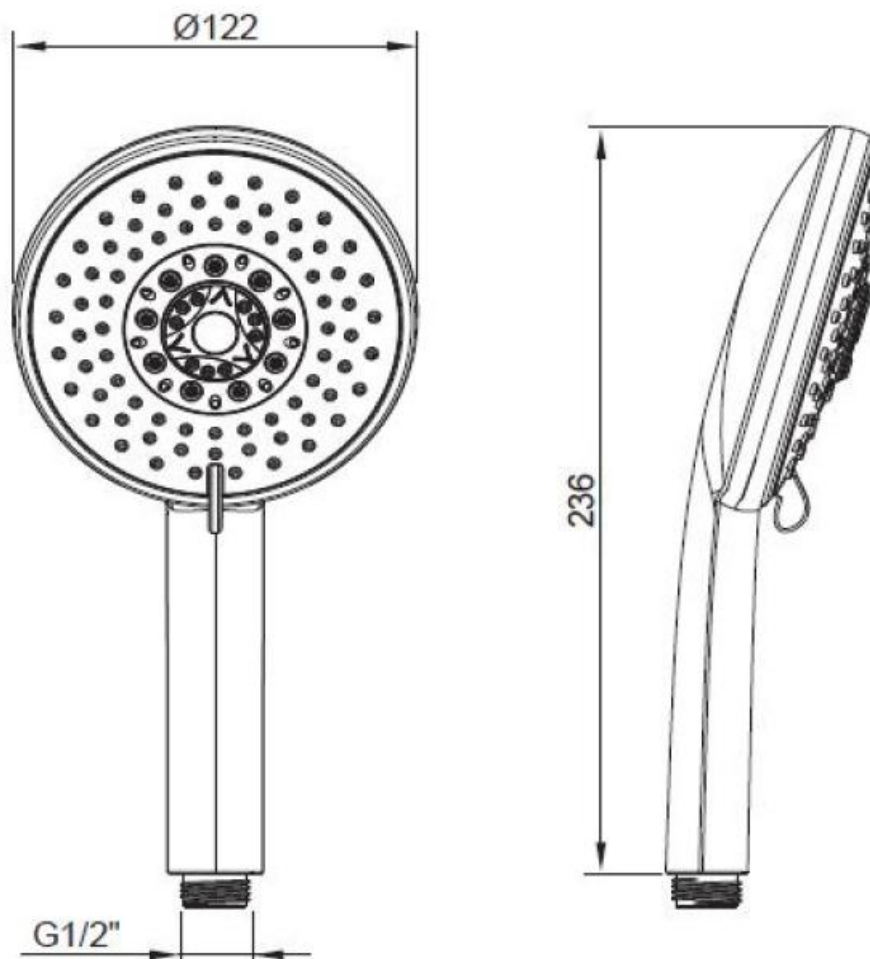

Rain duet handshower
K-98951T-CP

Product Specification:

Model	Finish
K-98951T	Polished Chrome (-CP)

Product Dimension:

98951T

Please note that the above information are subject to change without notice.