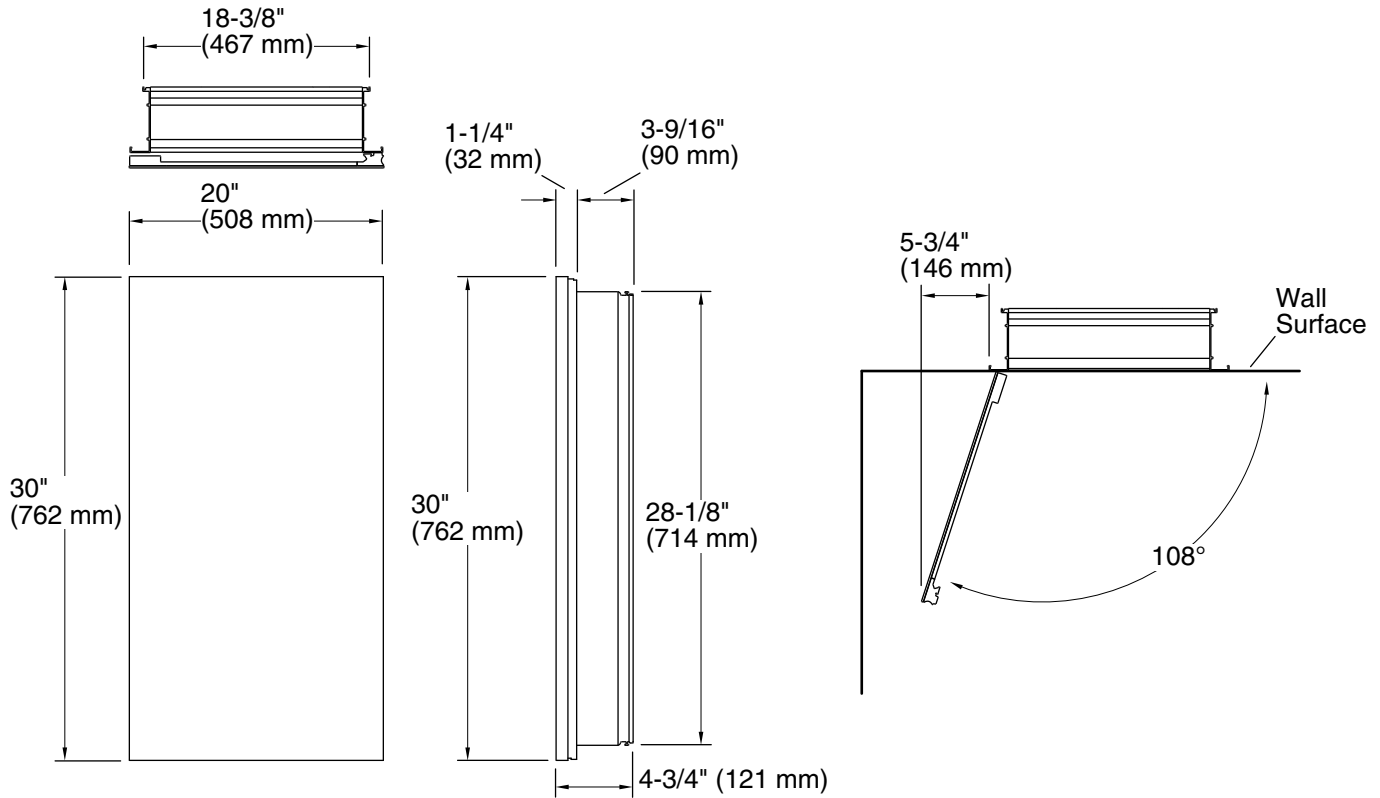

Features

- Three adjustable tempered-glass shelves
- Full-overlay mirrored door
- Mirrored interior
- Two-way adjustable hinges with 108° opening capability for easy cabinet access

Material

- Anodized aluminum construction with a durable rustproof and chip-resistant finish
- Anodized aluminum construction with a durable rustproof and chip-resistant finish

Installation

- Can be installed with left- or right-hand swing
- Includes mounting hardware for surface or recessed installation
- Requires K-99012 or K-99675 side mirror kit (sold separately) for surface-mount installation

Technical Information

All product dimensions are nominal.

Notes

Install this product according to the installation instructions.

Install the cabinet a minimum of 3" (76 mm) above any obstructions (such as a faucet).