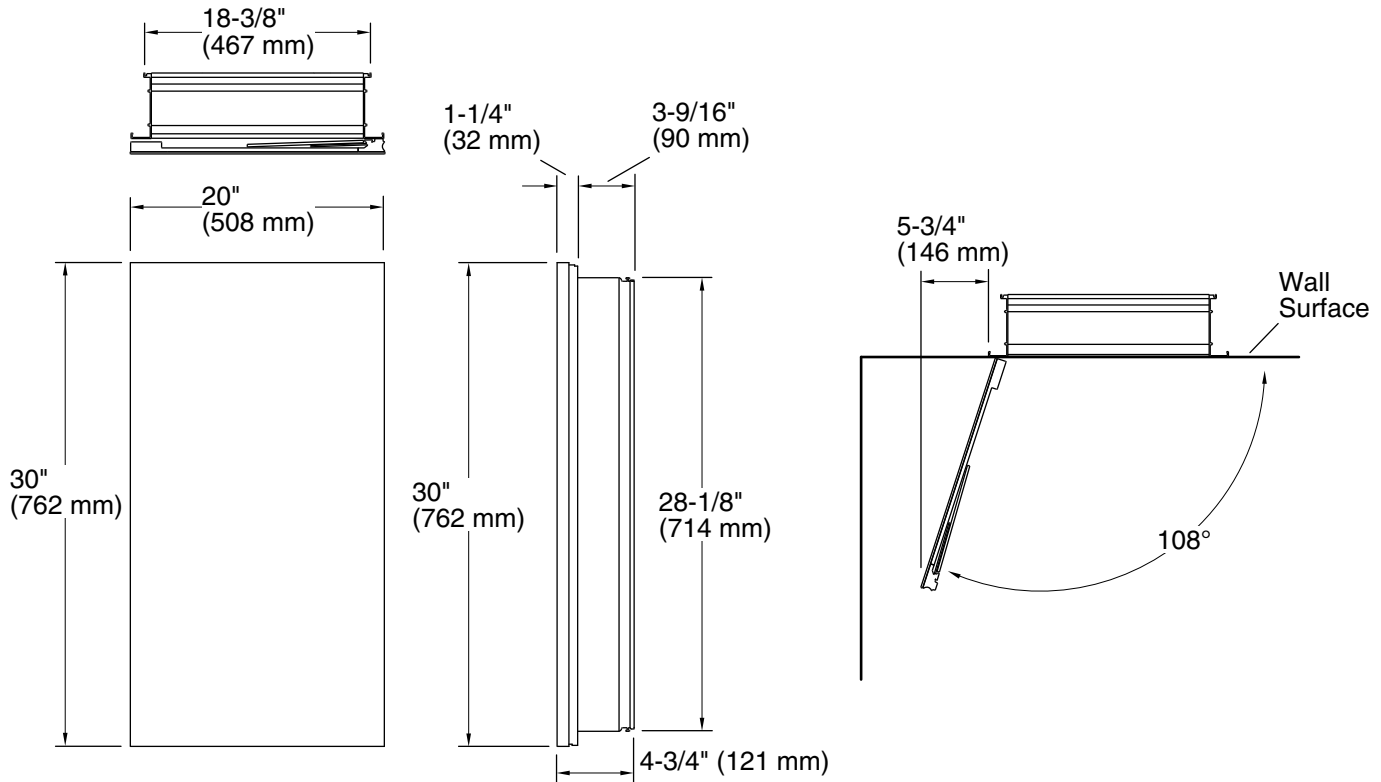

Material

- Anodized aluminum construction with a durable rustproof and chip-resistant finish
- Anodized aluminum construction with a durable rustproof and chip-resistant finish

Installation

- Can be installed with left- or right-hand swing
- Includes mounting hardware for surface or recessed installation
- Requires K-99012 or K-99675 side mirror kit (sold separately) for surface-mount installation

Technical Information

All product dimensions are nominal.

Notes

Install this product according to the installation instructions.

Install the cabinet a minimum of 3" (76 mm) above any obstructions (such as a faucet).