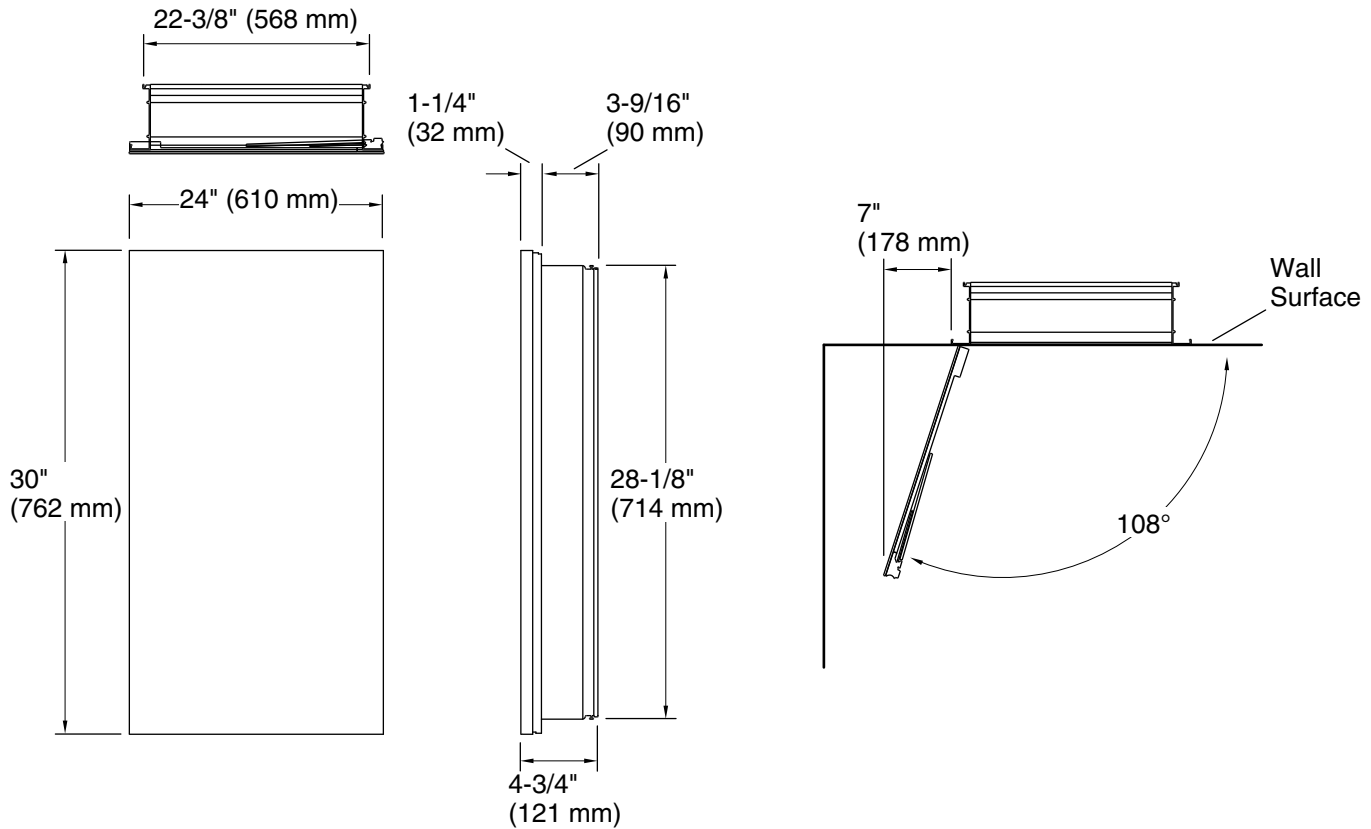

Features

- Adjustable tempered-glass shelves provide additional bathroom storage
- Front mirror, inside door mirror, and back panel mirror provide superior visibility
- 108° door swing with slow-close hinges

Material

- Anodized aluminum construction with a durable rustproof and chip-resistant finish

Installation

- Can be installed with left- or right-hand swing
- Includes mounting hardware for surface or recessed installation
- Mirrored side kits for surface mount installation sold separately

Technical Information

All product dimensions are nominal.

Notes

Install this product according to the installation guide.

To recess mount, the wall cavity must be framed and the cabinet secured to framing studs. Reroute electrical or water supply lines from the cavity. Consult a professional if drain or vent piping is encountered, or if the wall is load-bearing.

To determine the height of the cabinet, ensure the door will clear all obstacles (such as a faucet). A minimum 3" (76 mm) distance is required.