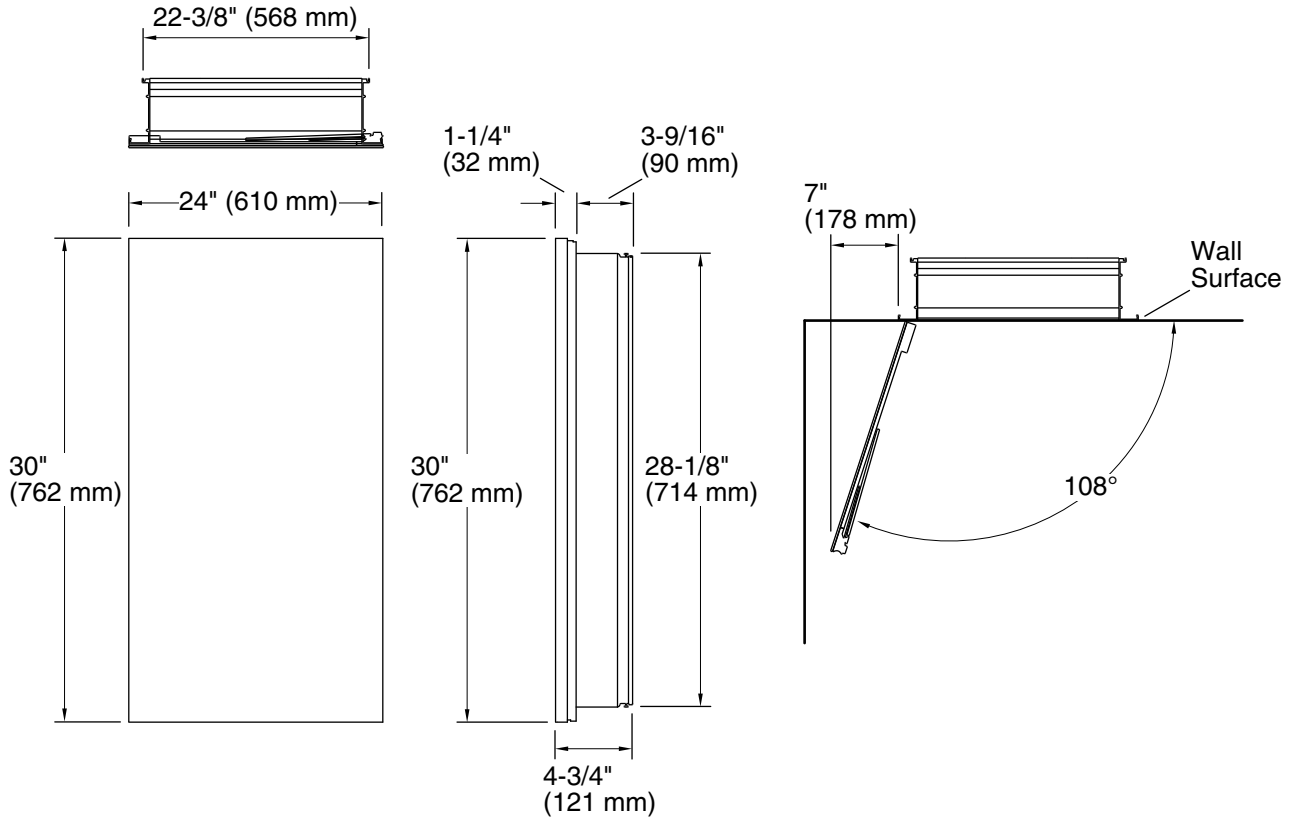

Material

- Anodized aluminum construction with a durable rustproof and chip-resistant finish
- Anodized aluminum construction with a durable rustproof and chip-resistant finish

Installation

- Can be installed with left- or right-hand swing
- Includes mounting hardware for surface or recessed installation
- Requires K-99012 or K-99675 side mirror kit (sold separately) for surface-mount installation

Technical Information

All product dimensions are nominal.

Notes

Install the cabinet a minimum of 3" (76 mm) above any obstructions (such as a faucet).

For surface-mount, use anchors (not provided) rated for the loaded weight of this product.