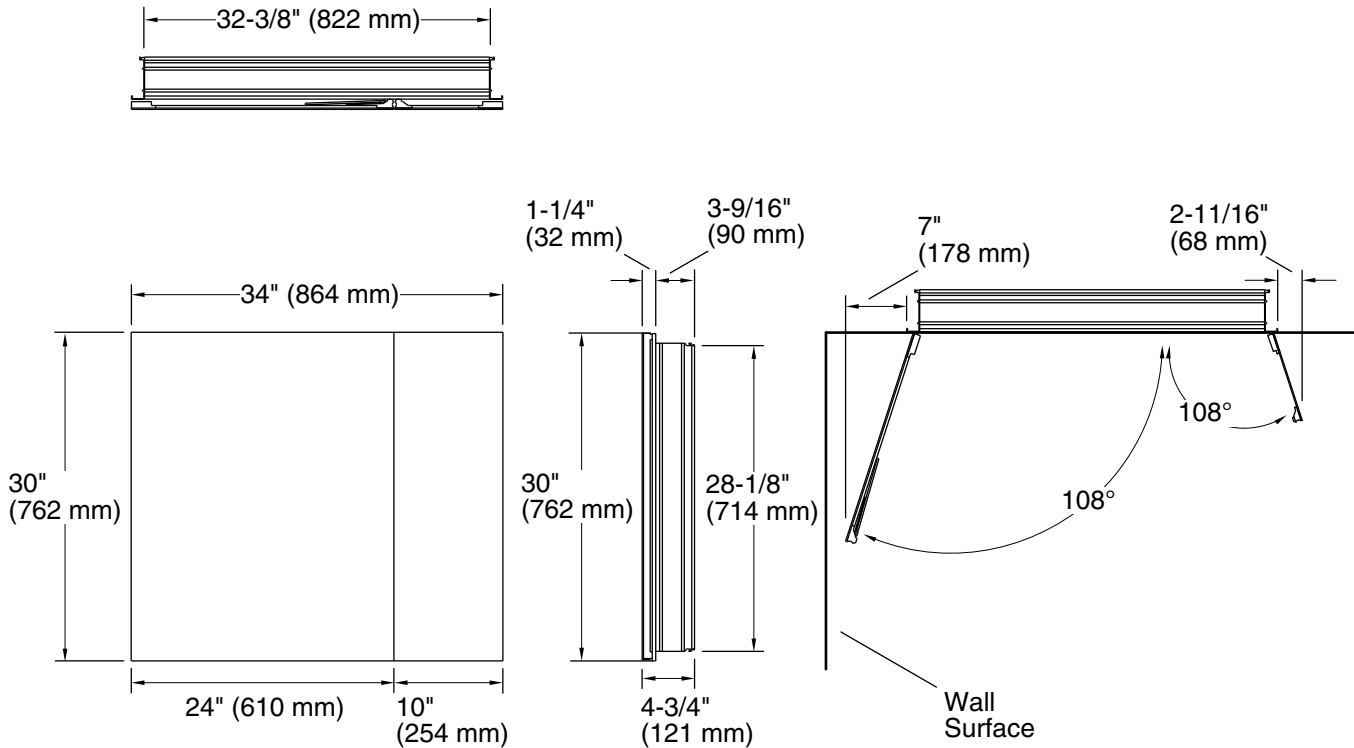

Material

- Anodized aluminum construction with a durable rustproof and chip-resistant finish
- Anodized aluminum construction with a durable rustproof and chip-resistant finish

Installation

- Can be installed with left- or right-hand swing
- Includes mounting hardware for surface or recessed installation
- Requires K-99012 or K-99675 side mirror kit (sold separately) for surface-mount installation

Technical Information

All product dimensions are nominal.

Notes

Install this product according to the installation instructions.

Install the cabinet a minimum of 3" (76 mm) above any obstructions (such as a faucet).