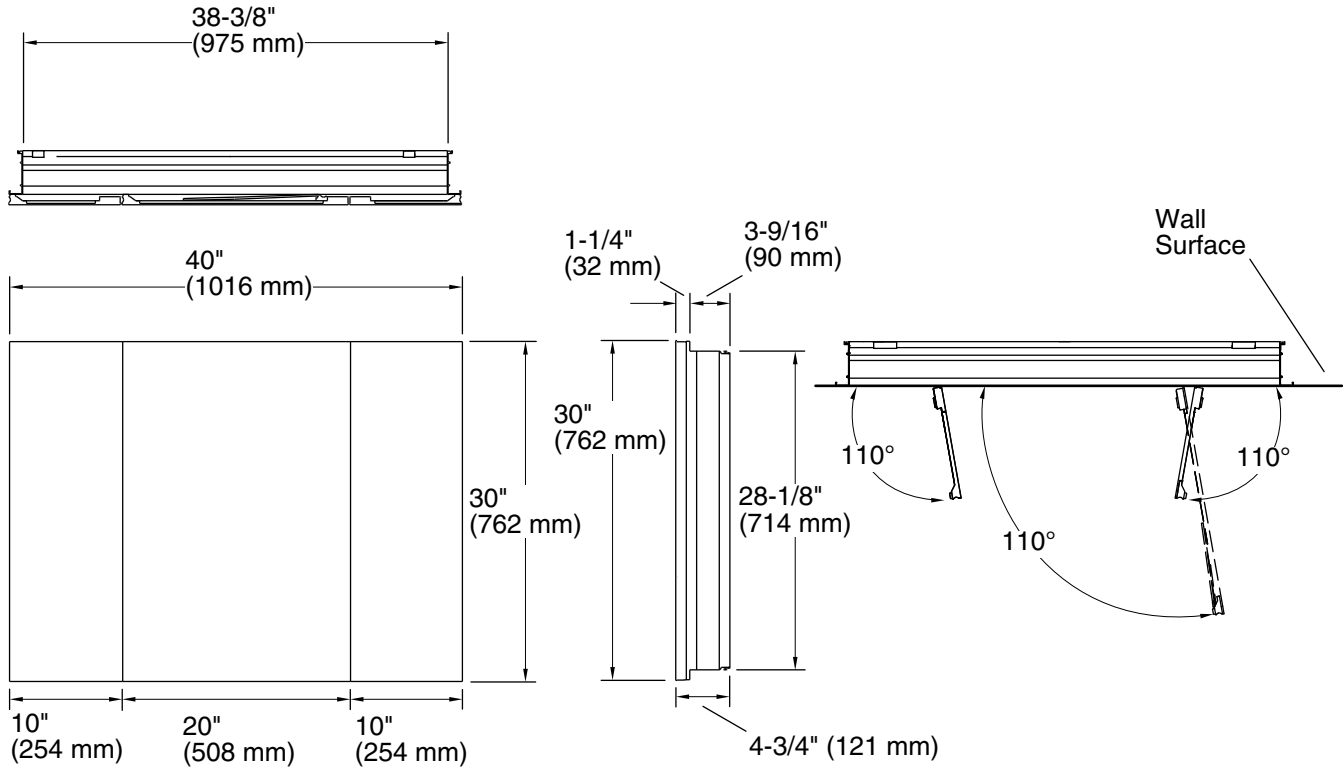

Technical Information

All product dimensions are nominal.

Notes

Install this product according to the installation instructions.

Install the cabinet a minimum of 3" (76 mm) above any obstructions (such as a faucet).