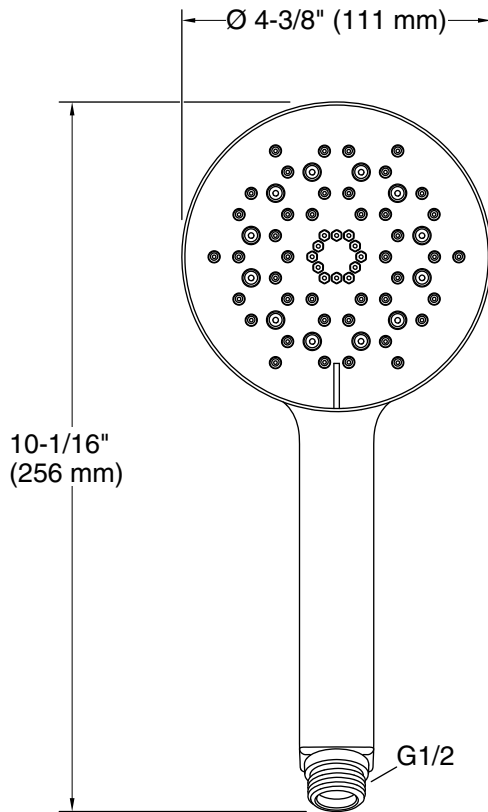

Features

- Handshower features contemporary design
- Includes 4-1/3" (110 mm) Renew™ organic 3-function handshower
- Renew™ multifunction handshower features three sprays: wide coverage with Katalyst technology, massage, and targeted
- Wide coverage spray produces an encompassing spray for everyday use
- Intense massage spray targets sore muscles to ease away aches and pains
- Targeted spray is a focused stream for targeting sore muscles or use as a utility spray
- Thumb tab allows for a smooth transition between sprays
- Spray nozzles cover full area of sprayhead
- Combination of balance, weight, grip, and angle makes this handshower comfortable and easy to use
- 2.5 gpm (9.5 lpm) handshower maximum flow rate at 80 psi (5.5 bar)

Technical Information

All product dimensions are nominal.

Handshower:

Rated maximum flow: 2.5 gal/min (9.5 l/min)
Pressure: 80 psi (5.5 bar)

Notes

Install this product according to the installation instructions.