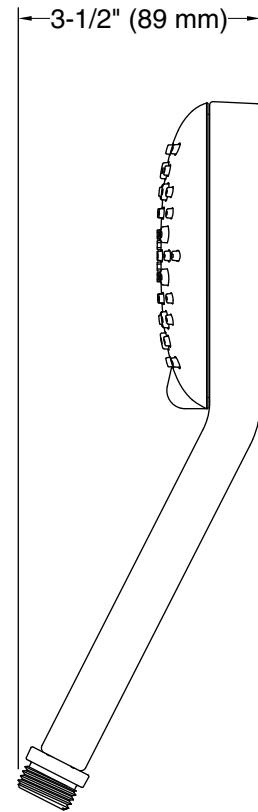

Features

- Handshower features contemporary design
- Includes 4-1/3" (110 mm) Renew™ organic 3-function handshower
- Renew™ multifunction handshower features three sprays: wide coverage with Katalyst technology, massage, and targeted
- Wide coverage spray produces an encompassing spray for everyday use
- Intense massage spray targets sore muscles to ease away aches and pains
- Targeted spray is a focused stream for targeting sore muscles or use as a utility spray
- Thumb tab allows for a smooth transition between sprays
- Spray nozzles cover full area of sprayhead
- Combination of balance, weight, grip, and angle makes this handshower comfortable and easy to use
- 2.5 gpm (9.5 lpm) handshower maximum flow rate at 80 psi (5.5 bar)

Technical Information

All product dimensions are nominal.

Handshower:

Rated maximum flow: 2.5 gal/min (9.5 l/min)
Pressure: 80 psi (5.5 bar)

Notes

Install this product according to the installation instructions.