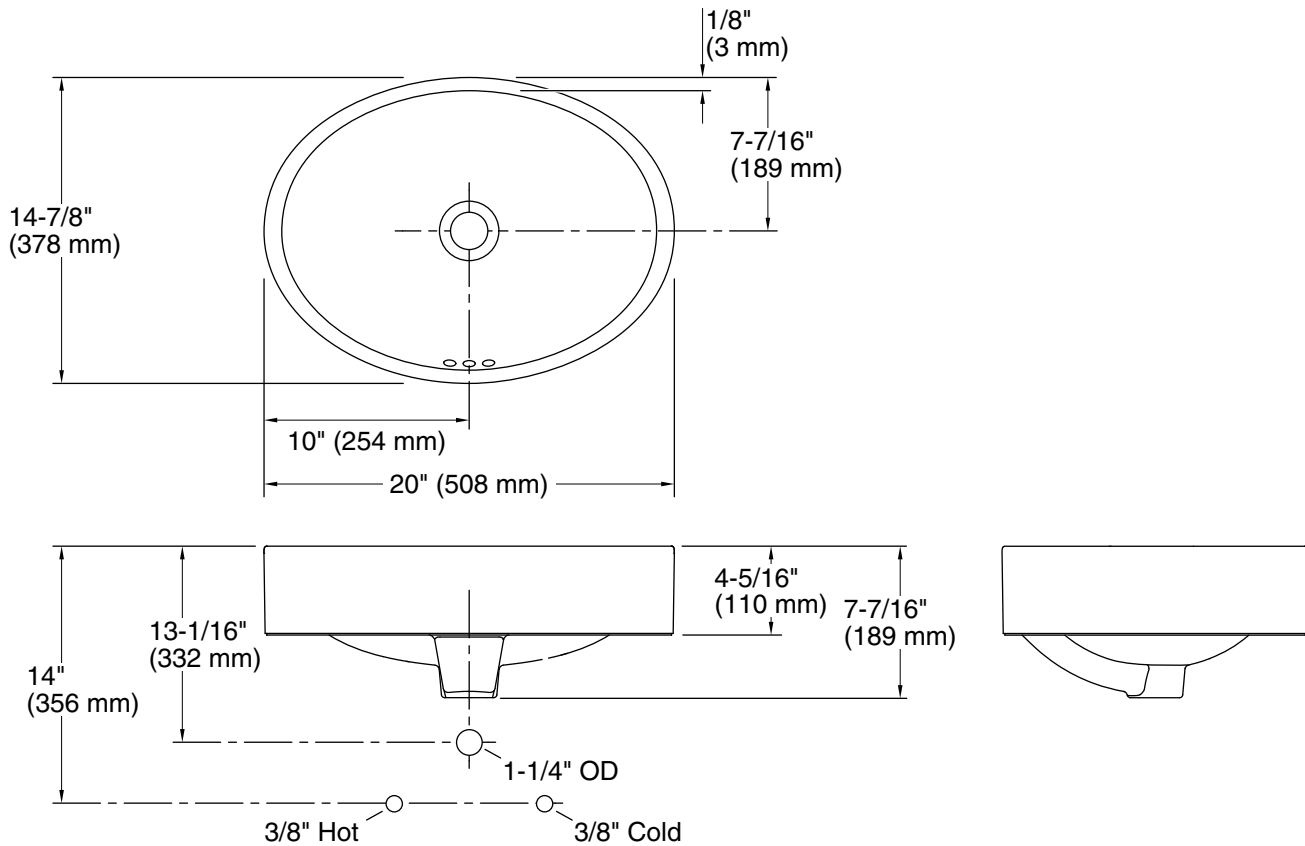

Features

- No faucet holes; requires wall- or counter-mount faucet
- Overflow drain

Material

- Vitreous china

Installation

- Vessel

Recommended Products/Accessories

- K-23726 Drain treatment
- K-23725 Cast iron cleaner

Available Colors/Finishes

Color tiles intended for reference only.

Color	Code	Description
-------	------	-------------

	0	White
---	---	-------

Technical Information

All product dimensions are nominal.

Basin configuration:	Single Bowl
Bowl area (Only):	Length: 19-11/16" (500 mm) Width: 14-13/16" (376 mm) Bowl depth: 5-1/2" (140 mm)
With overflow:	Yes
Template:	1245921-7, required, included