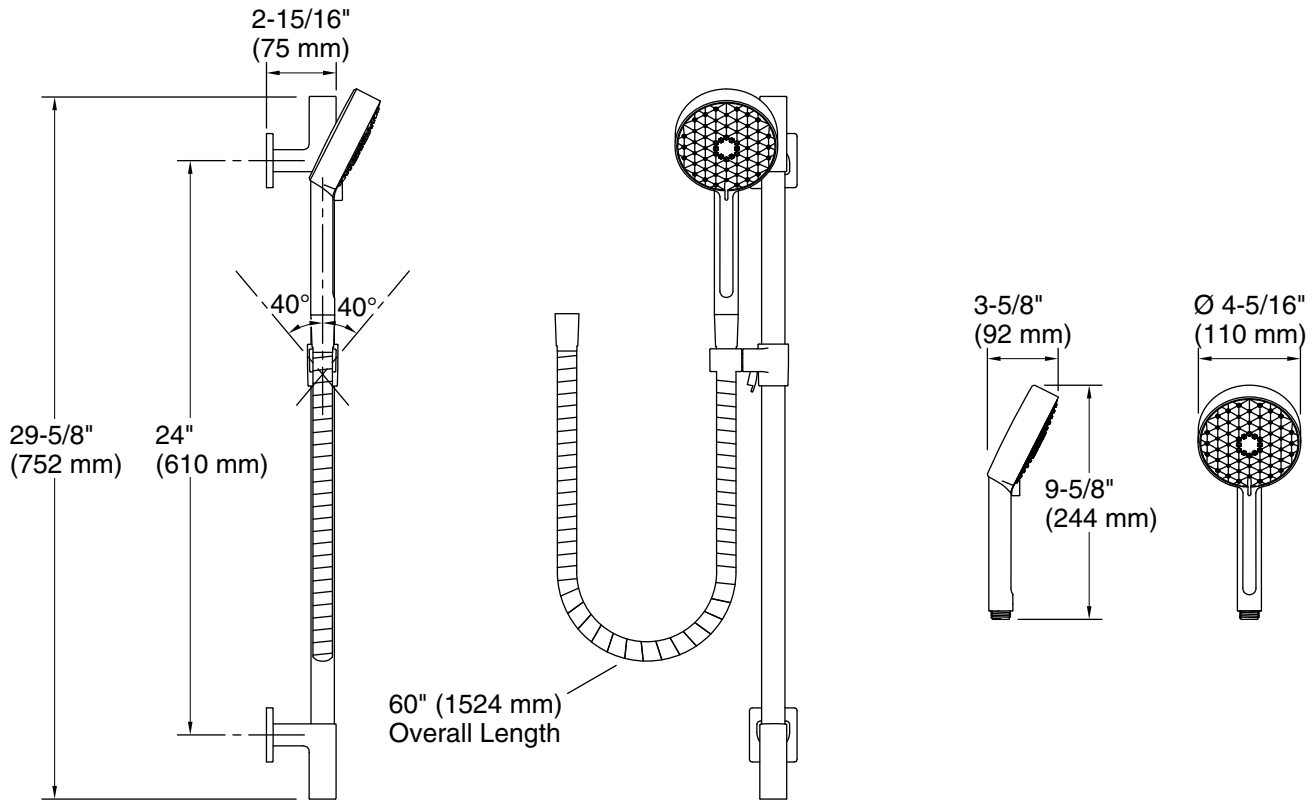

Technical Information

All product dimensions are nominal.

Spout:

Handshower rated max flow: 1.75 gal/min (6.6 l/min)

Notes

Install this product according to the installation instructions.

Plumbing codes require approved backflow prevention devices to be installed in-line to handshowers. Please consult with local plumbing officials.

Mount the slidebar to stud framing or install backing support. For tile or other solid finish surfaces: Predrill mounting holes through surface material only; do not drill into the stud. For drywall surface: No predrill is required.

ADA compliant when installed to the specific requirements of these regulations.