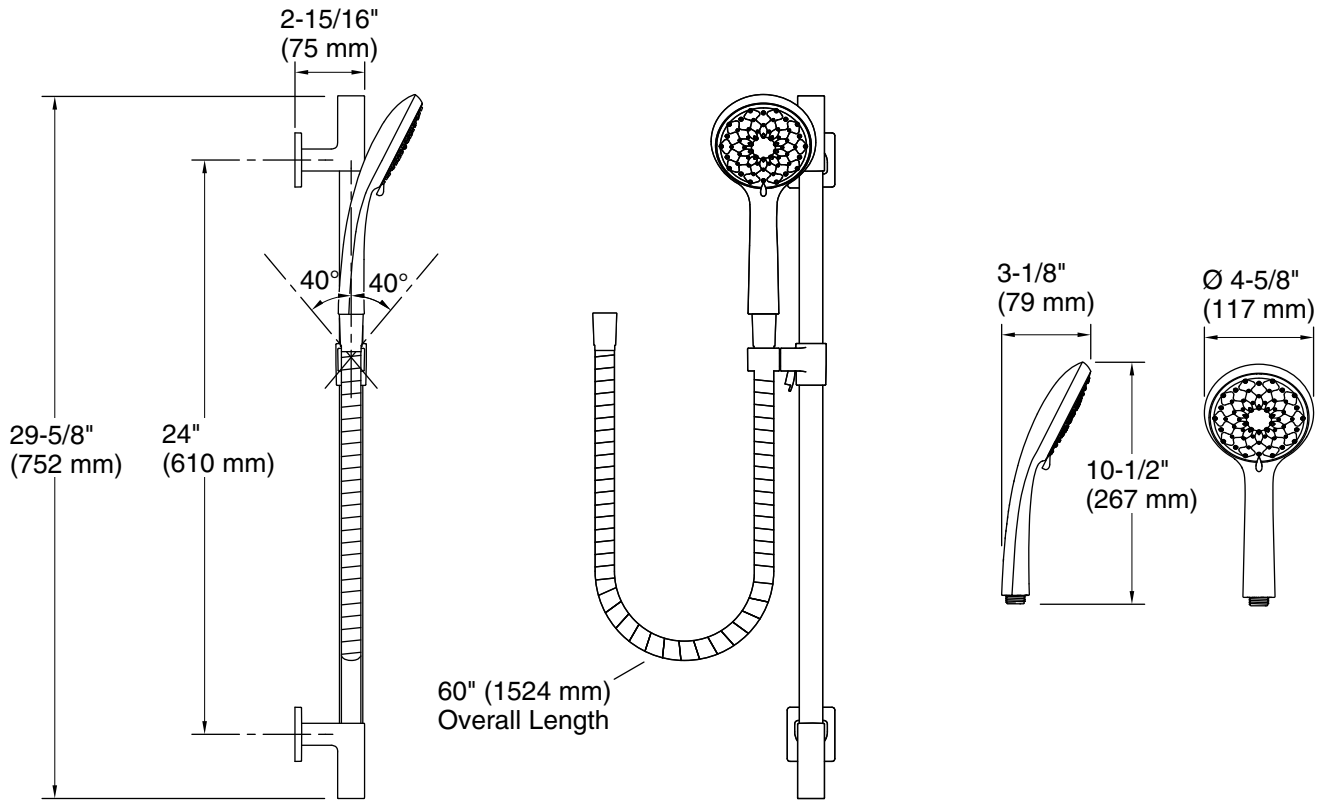

Technical Information

All product dimensions are nominal.

Handshower:

Rated maximum flow: 1.75 gal/min (6.6 l/min)

Notes

Install this product according to the installation instructions.

Plumbing codes require approved backflow prevention devices to be installed in-line to handshowers. Please consult with local plumbing officials.

IMPORTANT! The sidebar must be mounted to stud framing at both the top and bottom mounting locations. Do not use or depend on plastic wall anchors to attach the sidebar.

ADA compliant when installed to the specific requirements of these regulations.