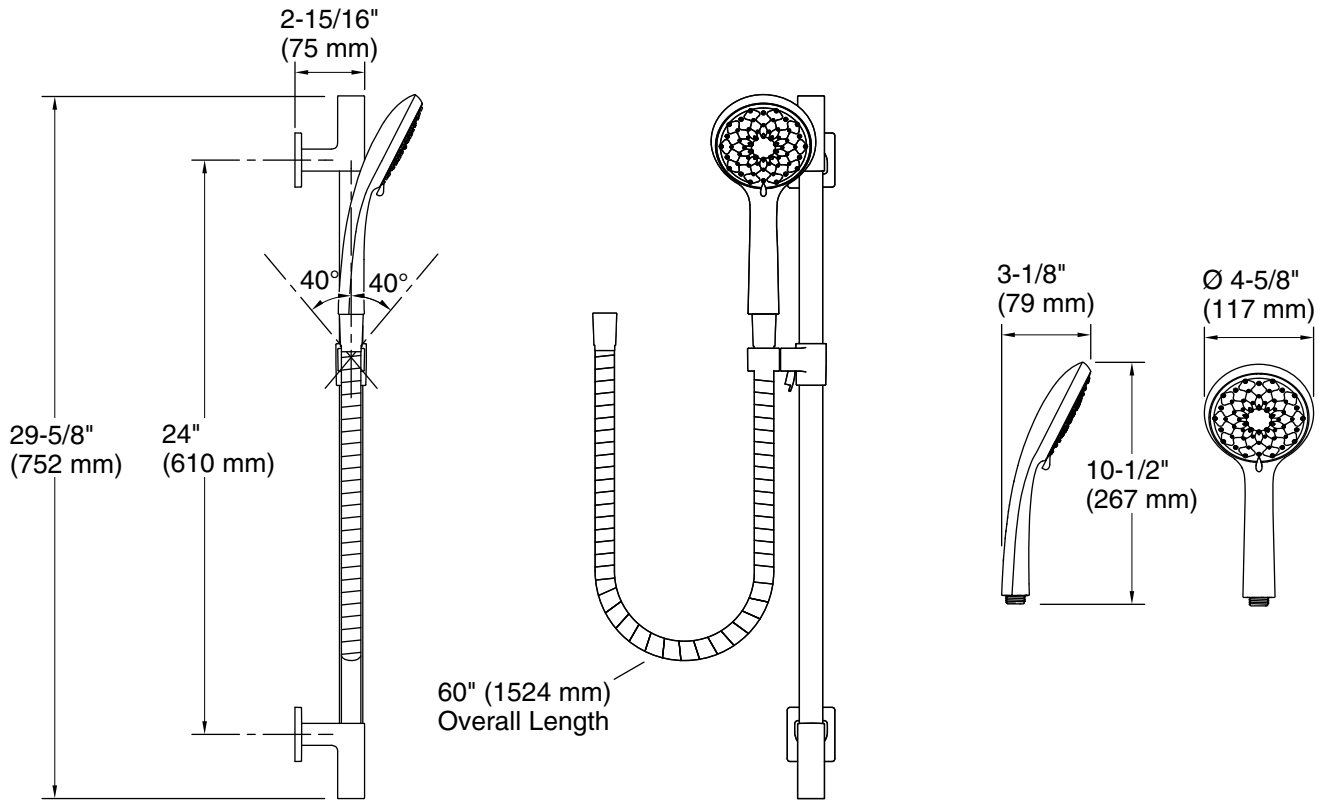

Technical Information

All product dimensions are nominal.

Handshower rated max flow: 2 gal/min (7.6 l/min)

Notes

Install this product according to the installation guide.

Plumbing codes require approved backflow prevention devices to be installed in-line to handshowers. Please consult with local plumbing officials.

ADA compliant when installed to the specific requirements of these regulations.