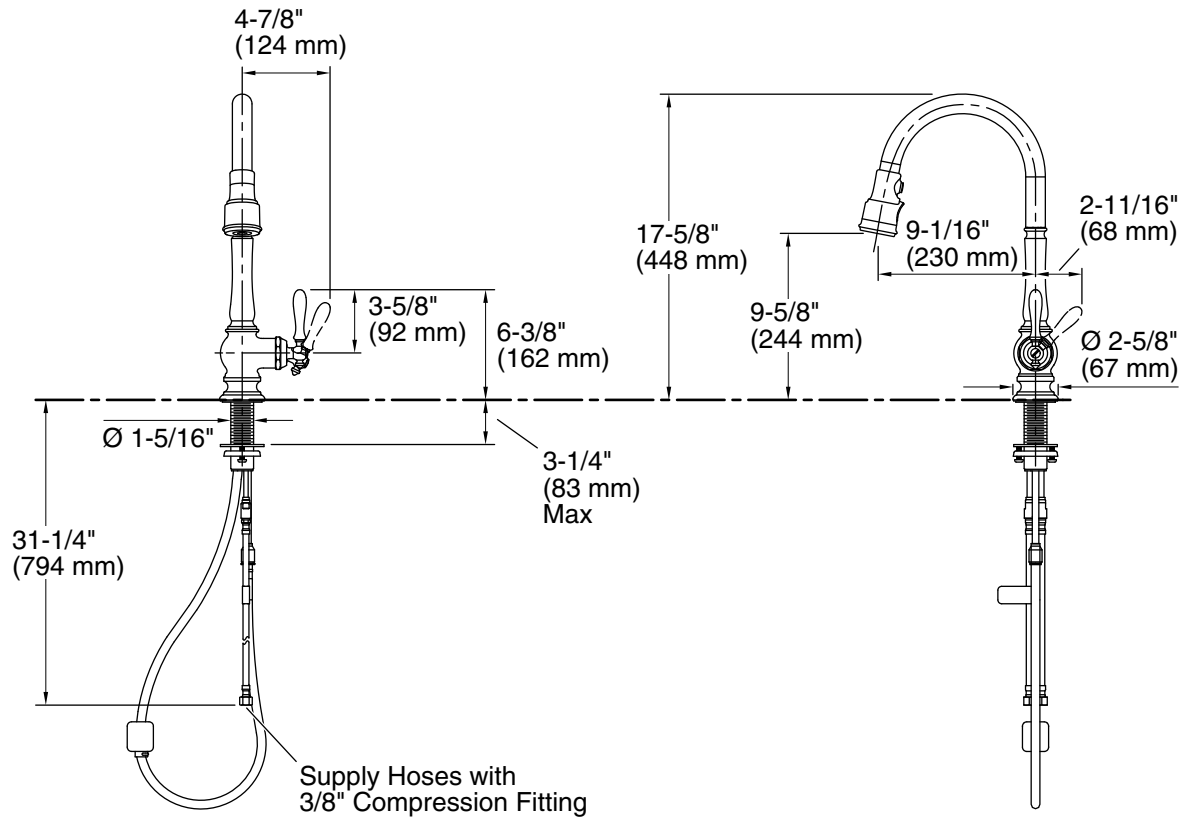

## Adapters, Rough-in and Extension Kits

1012715 Range: 3-1/4" (83 mm) - 5-3/8" (137 mm)

### Technical Information

All product dimensions are nominal.

#### Spout:

Spout reach: 9-1/16" (231 mm)