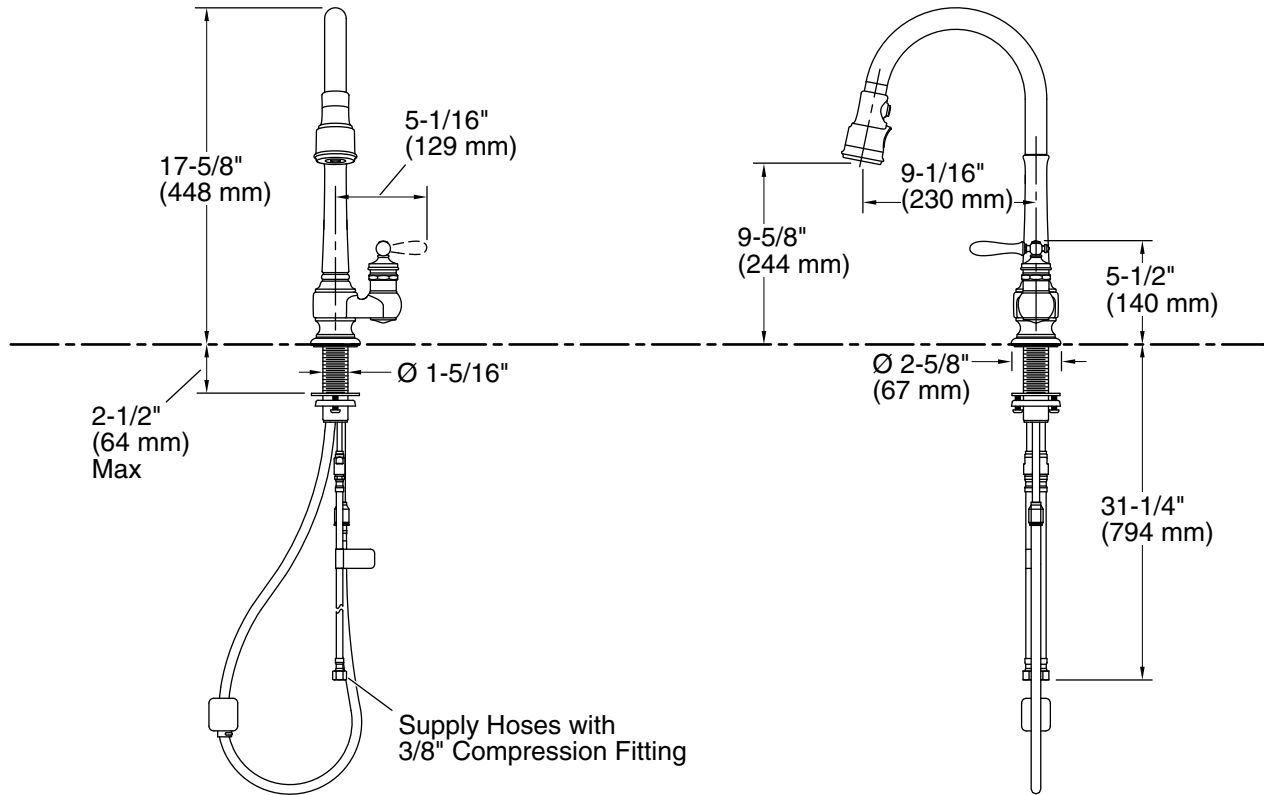

Adapters, Rough-in and Extension Kits

1012715 Range: 3-1/4" (83 mm) - 5-3/8" (137 mm)

Recommended Products/Accessories

1167289 1.5 GPM [5.7 l/min] Low Flow Kit
K-99272 Three-Hole Kitchen Faucet Escutcheon
K-23723 Faucet cleaner

Technical Information

All product dimensions are nominal.

Faucet:

Flow rate: 1.5 gal/min (5.7 l/min)

Drain included: No

Spout:

Spout reach: 9-1/16" (230 mm)

Handshower: