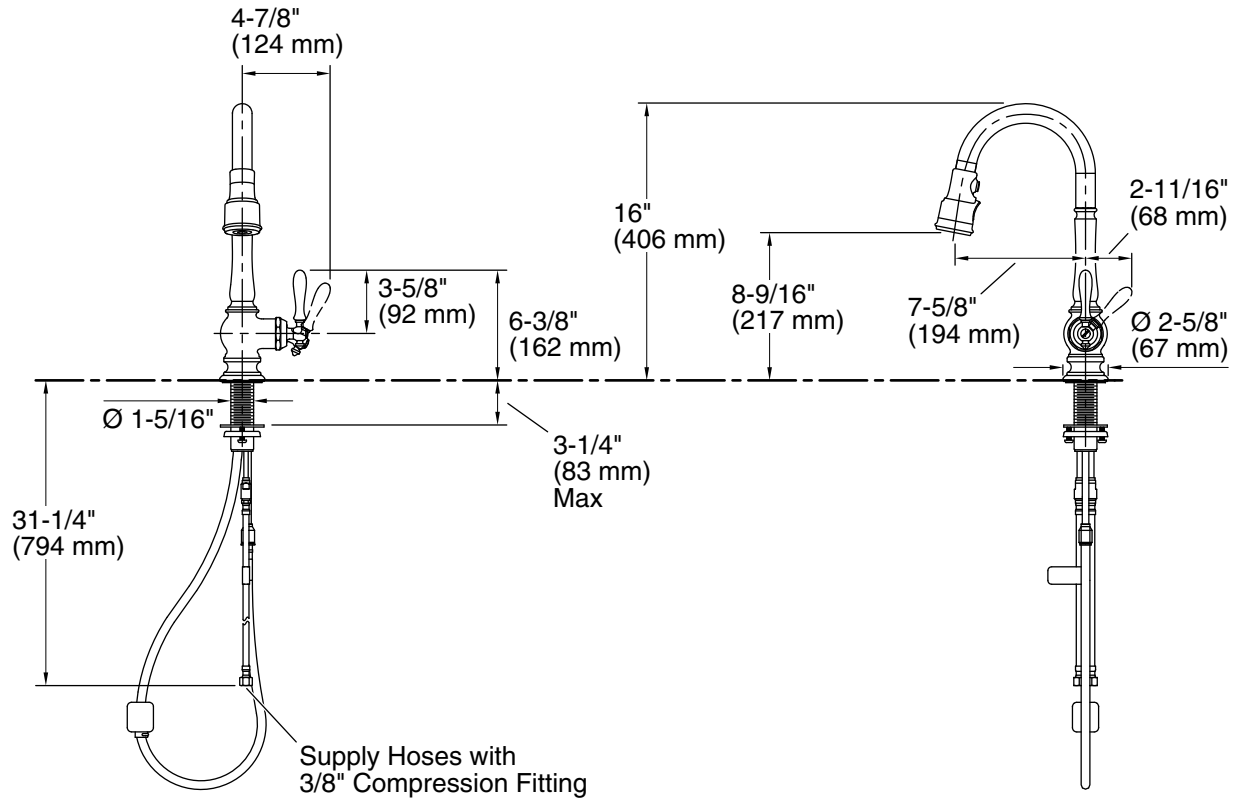

Installation

- Single-hole installation (three-hole escutcheon sold separately)
- Flexible connections for easy installation

Adapters, Rough-in and Extension Kits

1012715 Range: 3-1/4" (83 mm) - 5-3/8" (137 mm)

Technical Information

All product dimensions are nominal.

Faucet:

Flow rate: 1.5 gal/min (5.7 l/min)

Drain included: No

Spout:

Spout reach: 7-5/8" (193 mm)

Handshower: