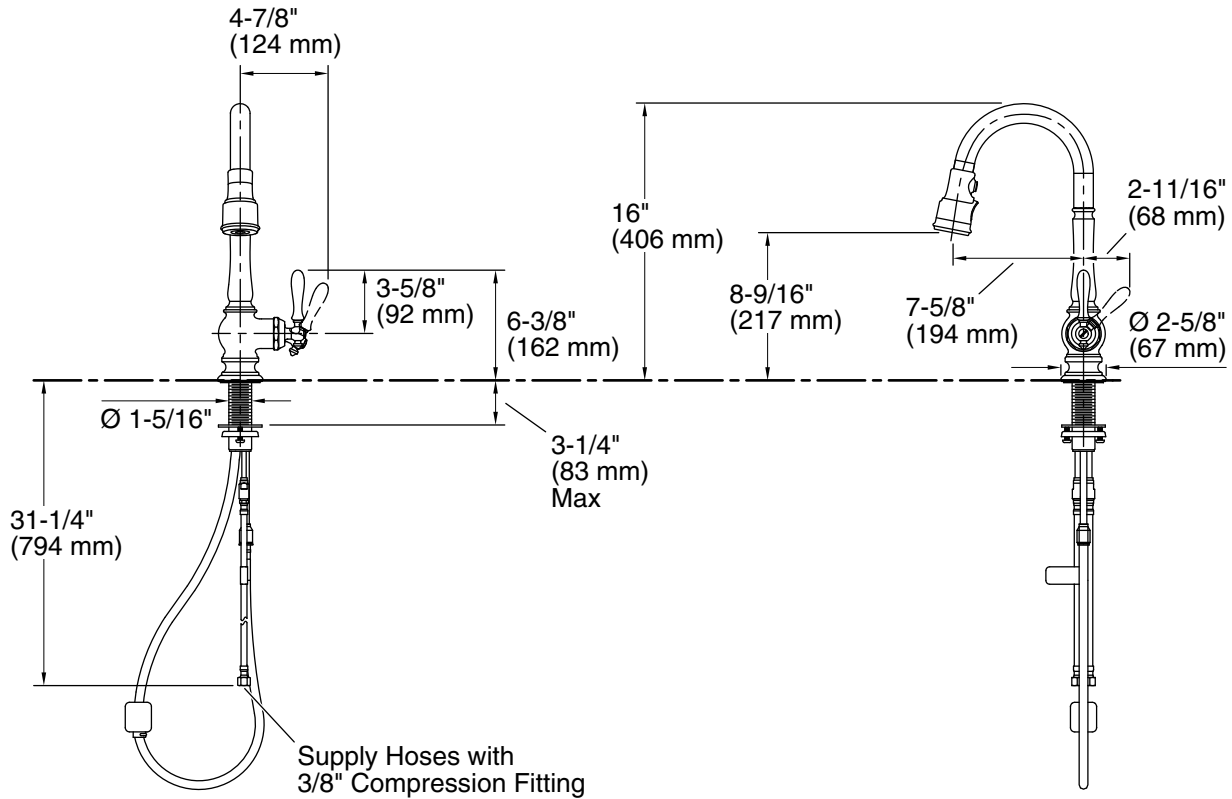

Installation

- Single-hole installation (three-hole escutcheon sold separately)
- Flexible connections for easy installation

Adapters, Rough-in and Extension Kits

1012715 Range: 3-1/4" (83 mm) - 5-3/8" (137 mm)

Technical Information

All product dimensions are nominal.

Faucet flow rate: 1.5 gal/min (5.7 l/min)

Spout:

Spout reach: 7-5/8" (193 mm)

Notes

Install this product according to the installation guide.

Meets all local plumbing codes for backflow prevention requirements.