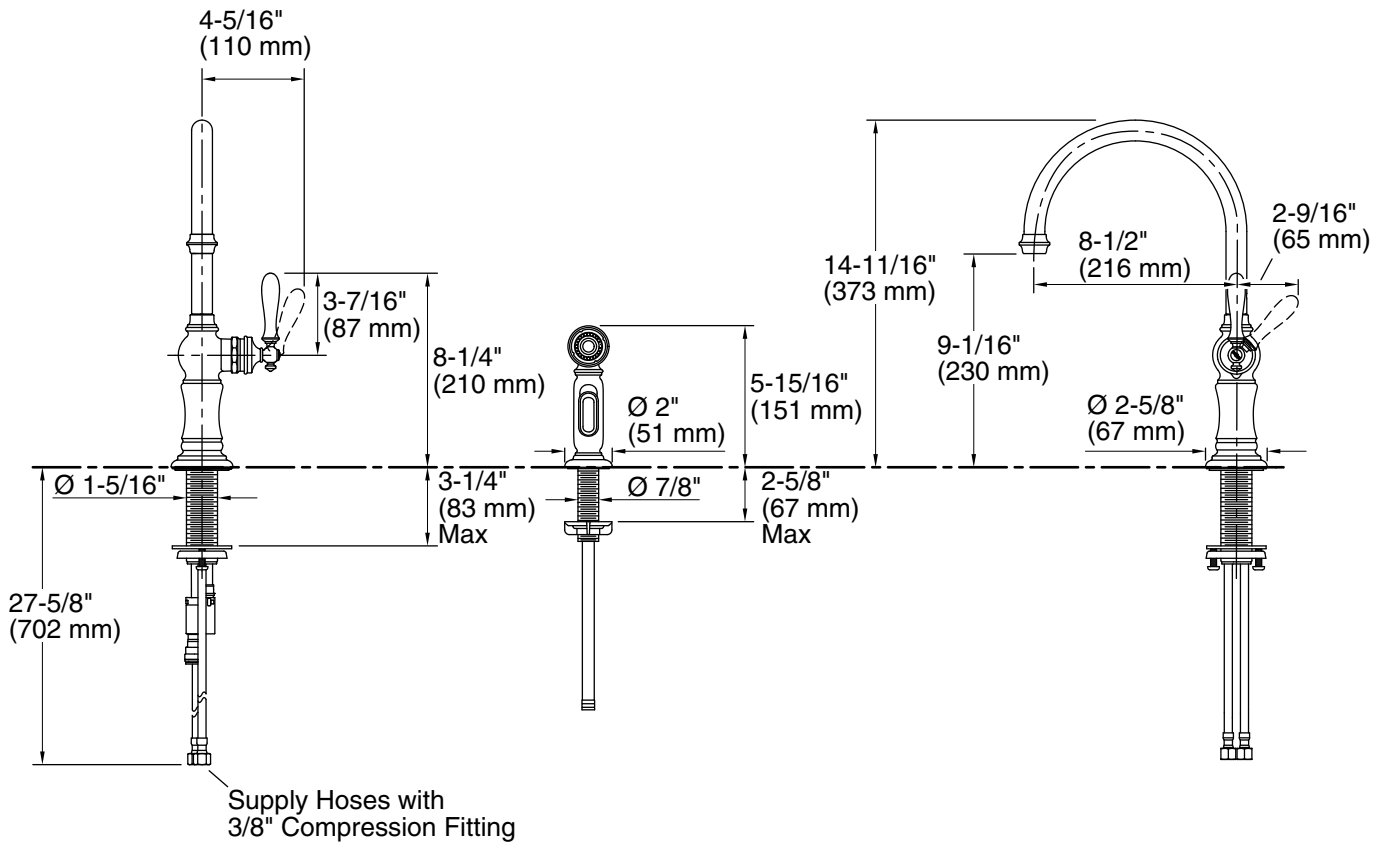

Installation

- For two-hole or four-hole installation (three-hole escutcheon available; sold separately, K-99272)
- Flexible connections for easy installation

Adapters, Rough-in and Extension Kits

1012715	Range: 3-1/4" (83 mm) - 5-3/8" (137 mm)
1030920	Range: 2-5/8" (67 mm) - 3-3/4" (95 mm)

Technical Information

All product dimensions are nominal.

Faucet:

Flow rate: 1.5 gal/min (5.7 l/min)

Drain included: No

Spout:

Spout reach: 8-1/2" (216 mm)

Handshower: