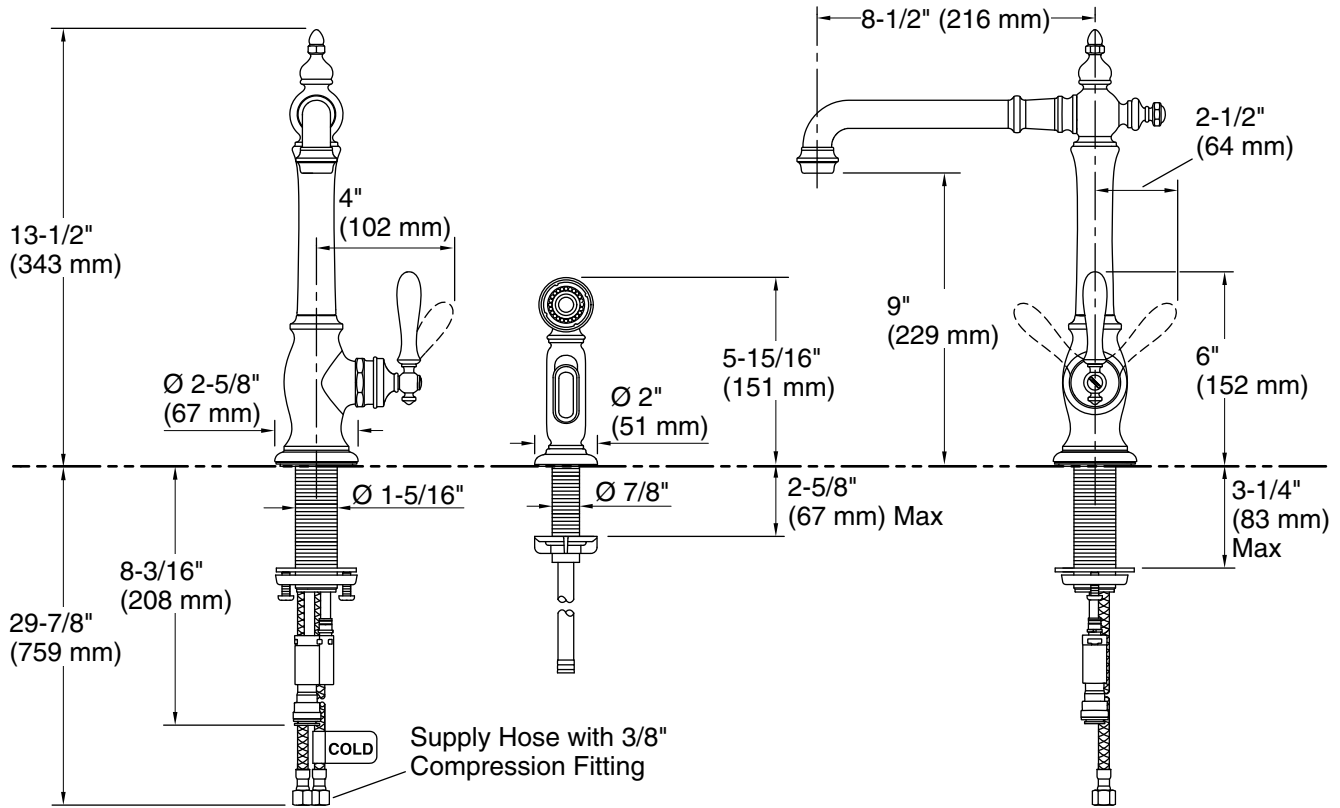

Adapters, Rough-in and Extension Kits

1012715	Range: 3-1/4" (83 mm) - 5-3/8" (137 mm)
1030920	Range: 2-11/16" (68 mm) - 3-3/4" (95 mm)

Recommended Products/Accessories

- K-99272 Three-Hole Kitchen Faucet Escutcheon
- K-77685 Single-cartridge water filtration system
- K-77686 Double-cartridge water filtration system
- K-77687 single replacement filter cartridge
- K-77688 Replacement Filter Cartridges, Two-Pack

Technical Information

All product dimensions are nominal.

Faucet flow rate: 1.5 gal/min (5.7 l/min)

Spout:

Spout reach: 8-1/2" (216 mm)

Notes

Install this product according to the installation guide.

ADA compliant for faucet handles only.