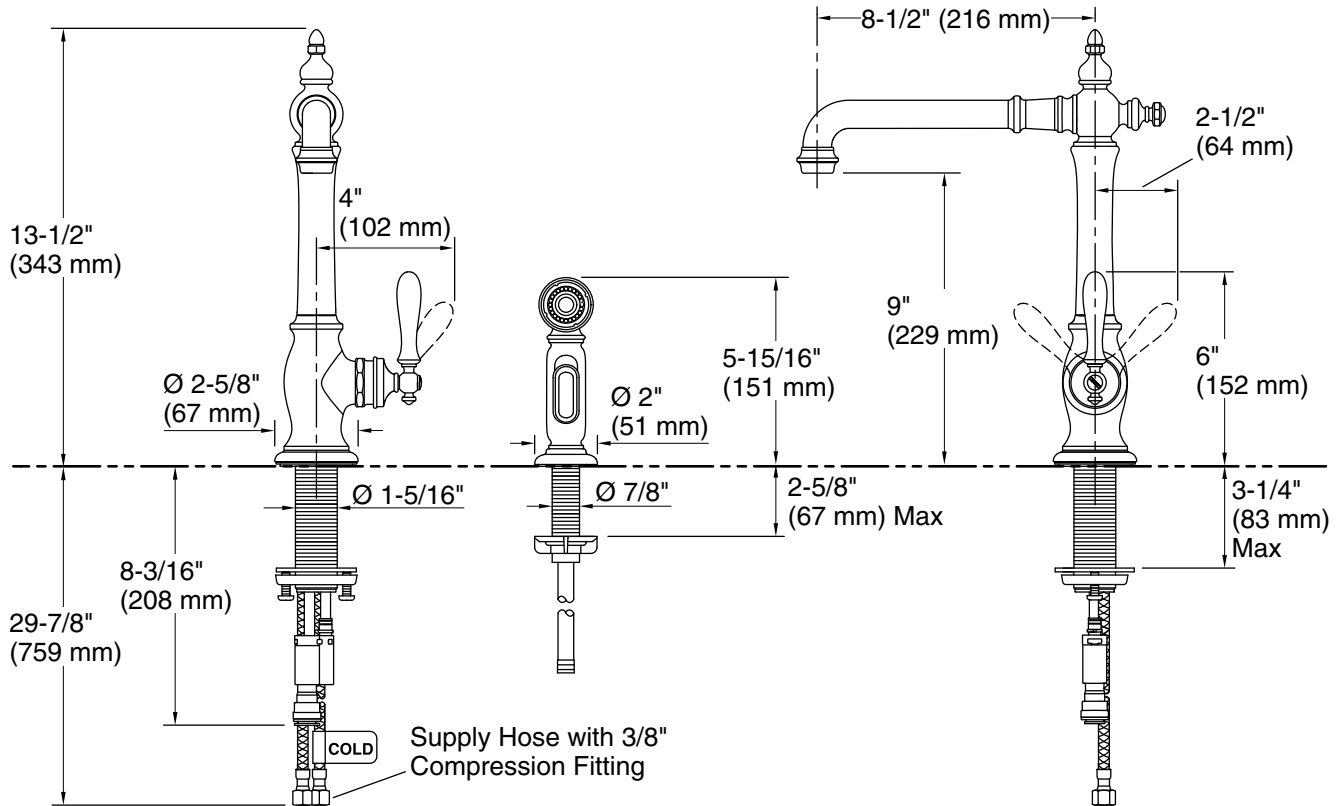

Adapters, Rough-in and Extension Kits

1012715	Range: 3-1/4" (83 mm) - 5-3/8" (137 mm)
1030920	Range: 2-11/16" (68 mm) - 3-3/4" (95 mm)

Recommended Products/Accessories

K-99272 Three-Hole Kitchen Faucet Escutcheon
 K-77685 Single-cartridge water filtration system
 K-77686 Double-cartridge water filtration system
 K-77687 single replacement filter cartridge
 K-77688 Replacement Filter Cartridges, Two-Pack
 K-23723 Faucet cleaner

Technical Information

All product dimensions are nominal.

Faucet:

Flow rate: 1.5 gal/min (5.7 l/min)

Drain included: No

Spout:

Spout reach: 8-1/2" (216 mm)

Handshower: