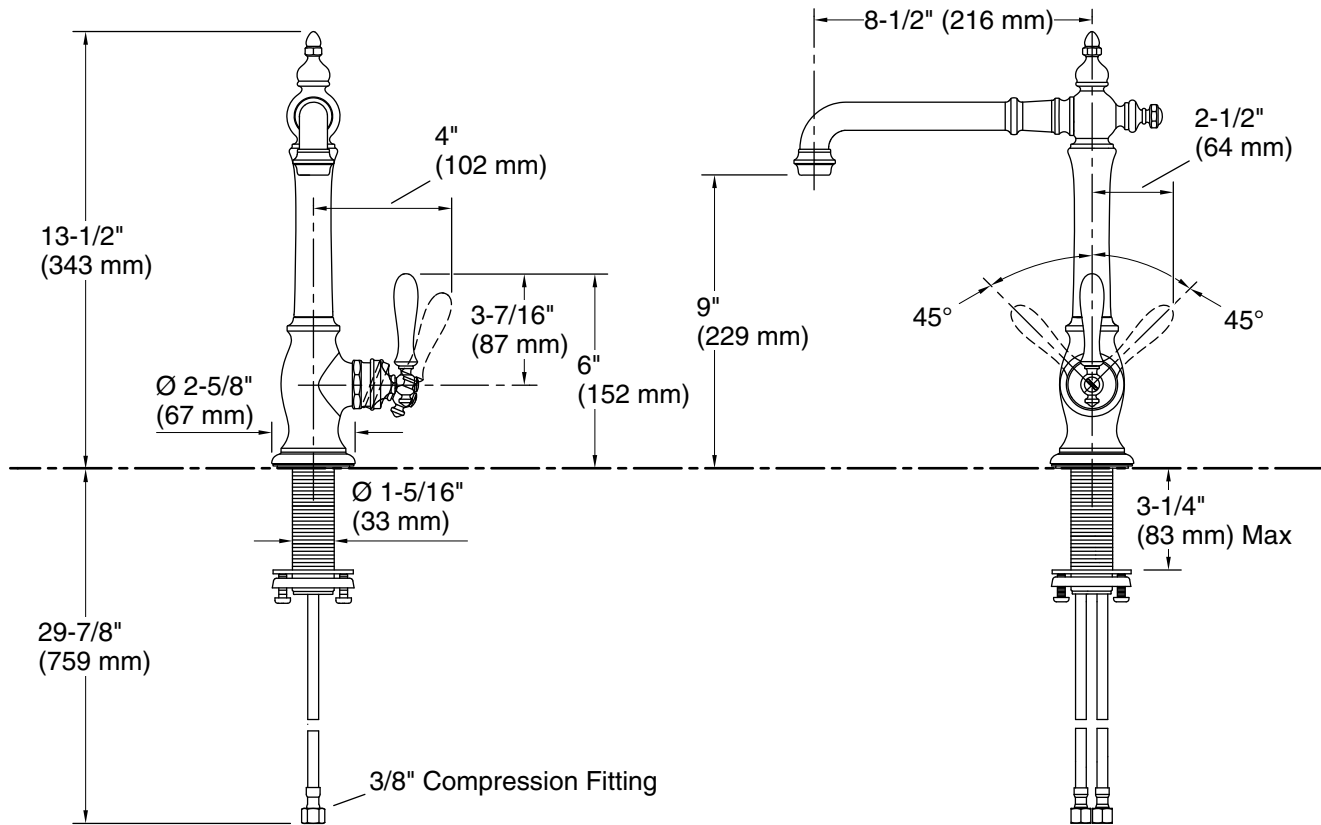

Adapters, Rough-in and Extension Kits

1012715	Range: 3-1/4" (83 mm) - 5-3/8" (137 mm)
1030920	Range: 2-11/16" (68 mm) - 3-3/4" (95 mm)

Recommended Products/Accessories

1054432 1.5 GPM (5.7 l/min) Aerator Kit
 K-99272 Three-Hole Kitchen Faucet Escutcheon
 K-77685 Single-cartridge water filtration system
 K-77686 Double-cartridge water filtration system
 K-77687 single replacement filter cartridge
 K-77688 Replacement Filter Cartridges, Two-Pack
 K-23723 Faucet cleaner

Technical Information

All product dimensions are nominal.

Faucet:

Flow rate: 1.5 gal/min (5.7 l/min)

Drain included: No

Spout:

Spout reach: 8-1/2" (216 mm)

Handshower: