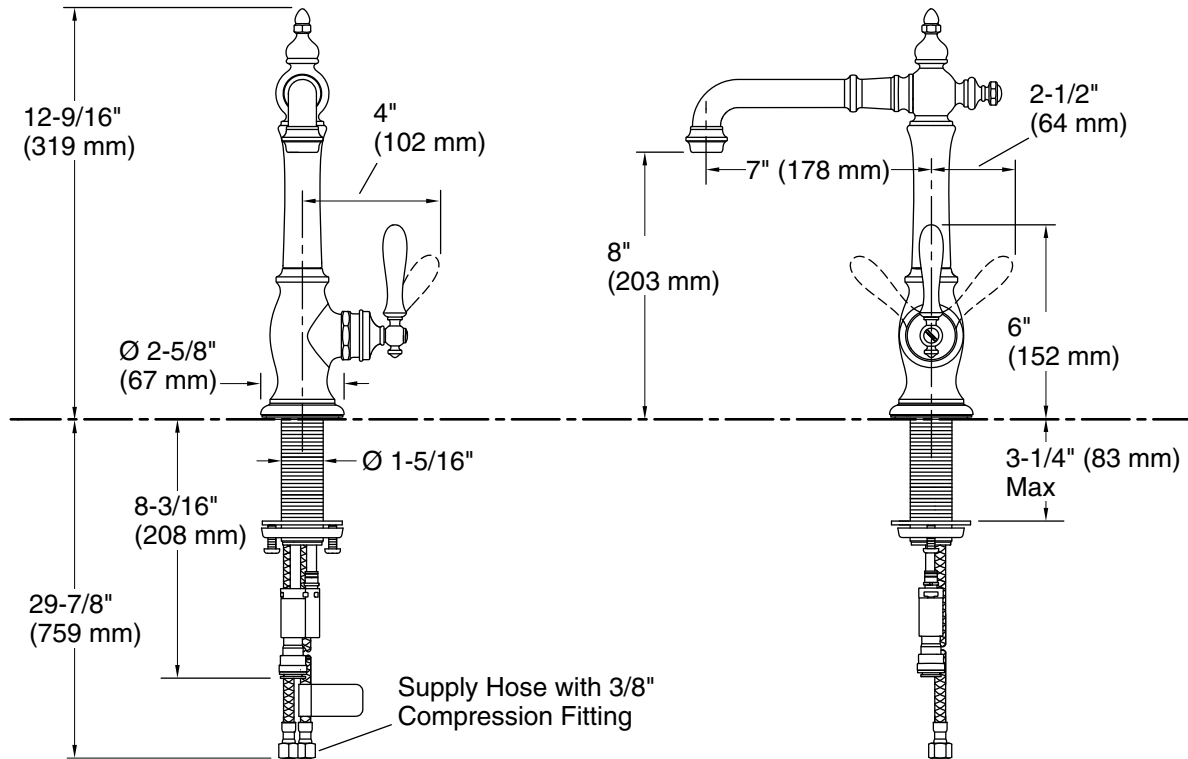

### Technical Information

All product dimensions are nominal.

#### Spout:

Spout reach: 7" (178 mm)