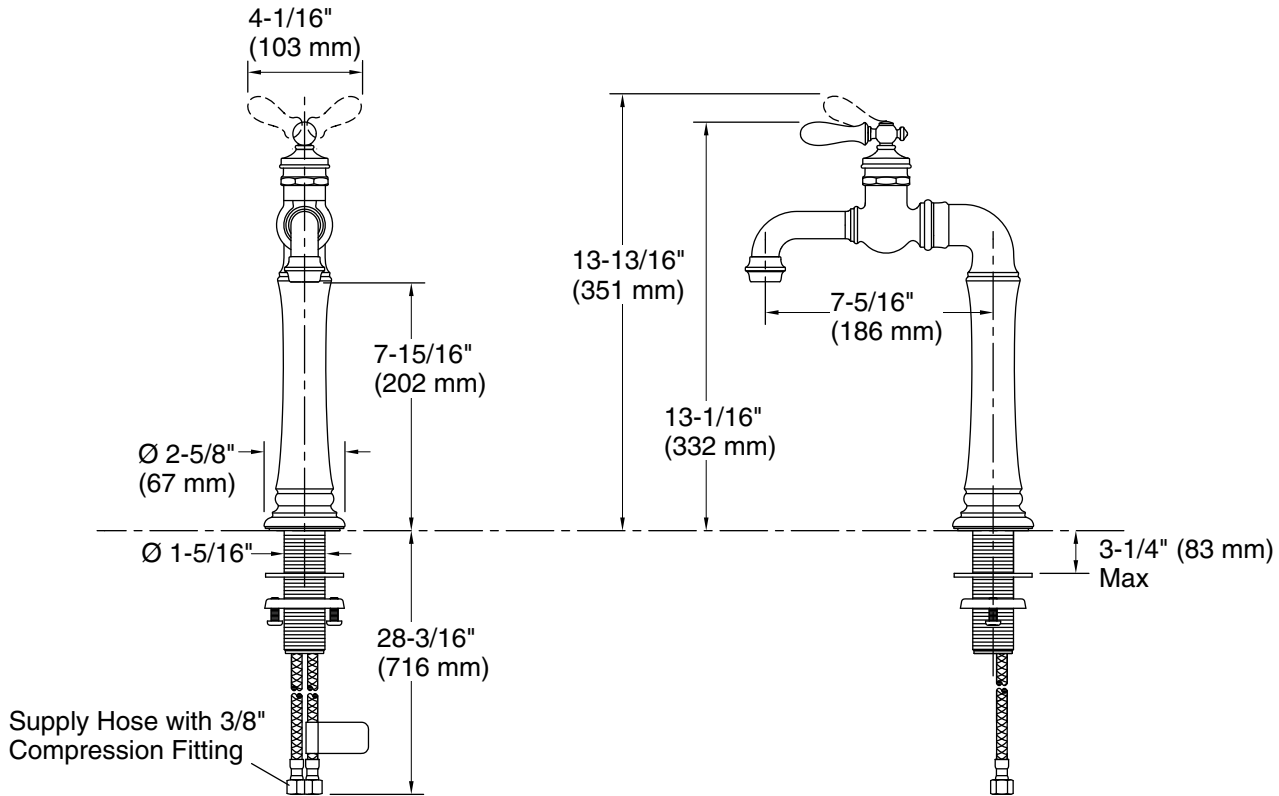

Material

- Premium metal construction for durability and reliability

Installation

- Flexible connections for easy installation
- Single-hole installation

Adapters, Rough-in and Extension Kits

1012715

Range: 3-1/4" (83 mm) -
5-3/8" (137 mm)

Technical Information

All product dimensions are nominal.

Faucet:

Flow rate: 1.5 gal/min (5.7 l/min)

Drain included: No

Spout:

Spout reach: 7-5/16" (186 mm)

Handshower: