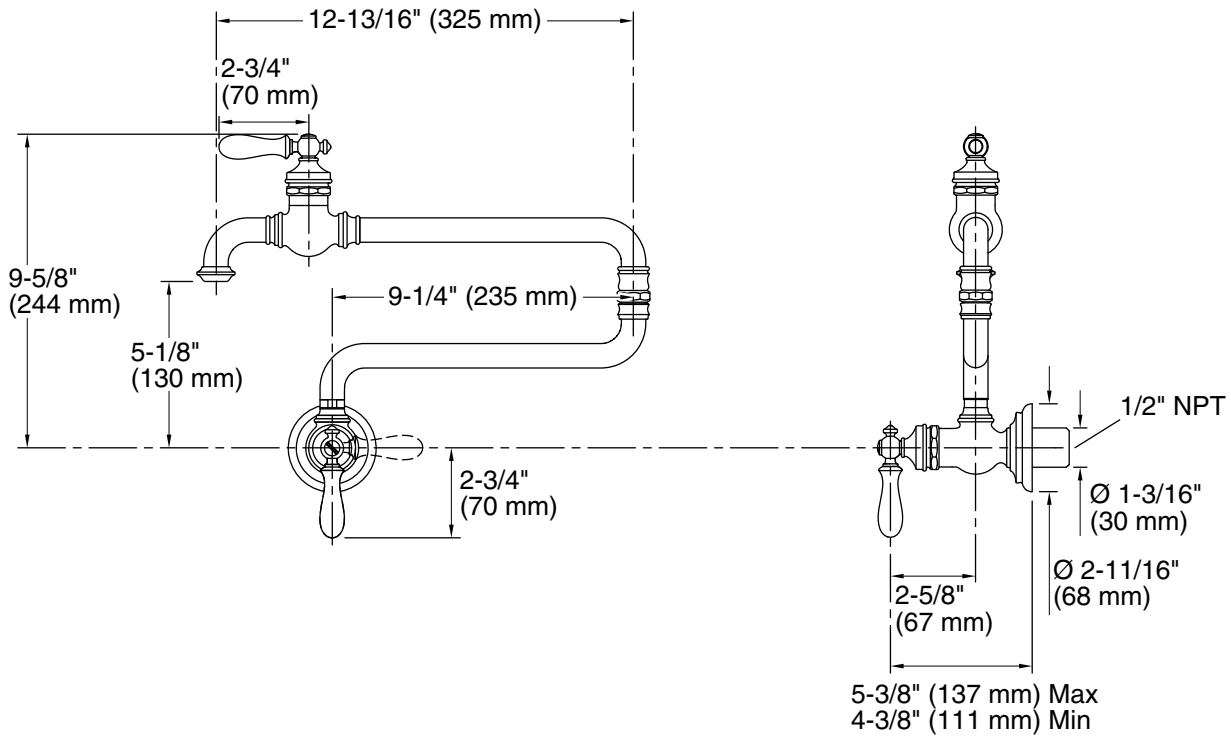

Features

- KOHLER® ceramic disc valves exceed industry longevity standards for a lifetime of durable performance
- Articulating spout with 360° rotation offers superior clearance for filling pots on cooktops and ranges
- Single lever handle with main lever shutoff
- 3.2 gpm (12.1 lpm) @ 60 psi (4.1 bar)
- Coordinates with other Artifacts kitchen products

Technical Information

All product dimensions are nominal.

Faucet:

Flow rate: 3.2 gal/min (12.1 l/min)

Drain included: No

Spout:

Spout reach: 22" (559 mm)

Handshower:

Rated maximum flow: 0 gal/min (0 l/min)

Notes

Install this product according to the installation guide.