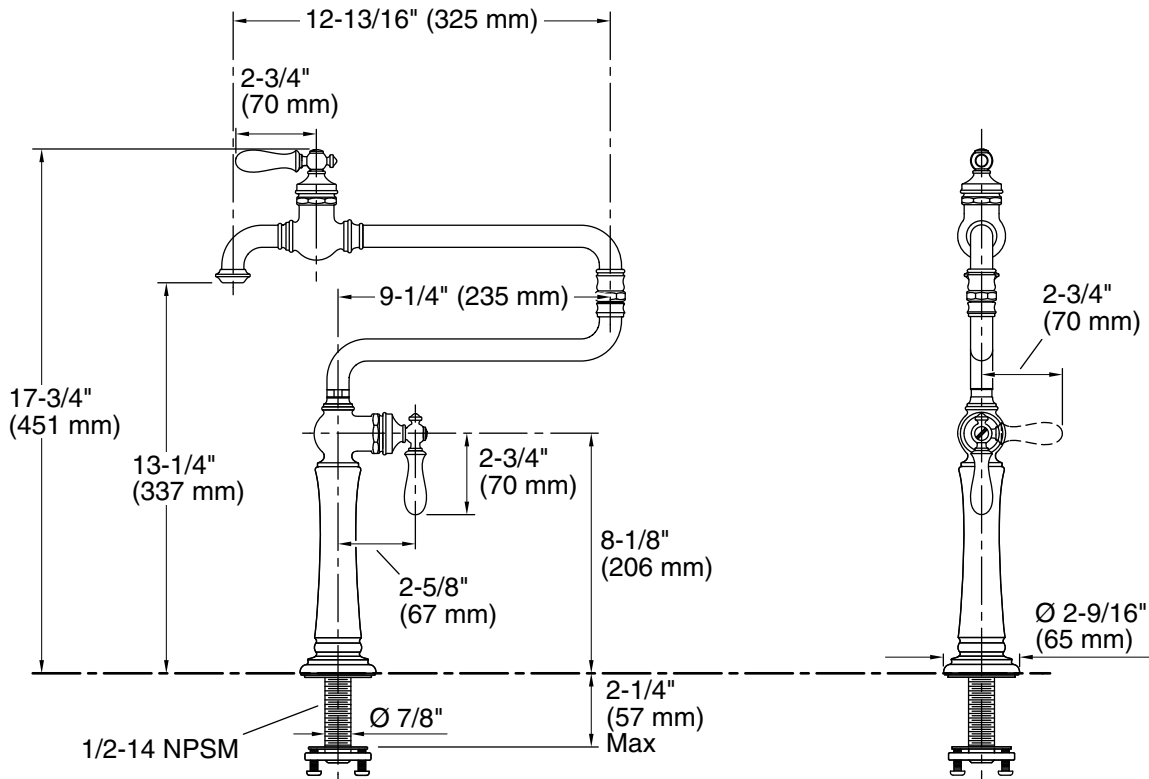

Features

- KOHLER® ceramic disc valves exceed industry longevity standards for a lifetime of durable performance
- Articulating spout with 360° rotation offers superior clearance for filling pots on cooktops and ranges
- Single lever handle with main lever shutoff
- 3.2 gpm (12.1 lpm) @ 60 psi (4.1 bar)
- Coordinates with other Artifacts kitchen products

Technical Information

All product dimensions are nominal.

Faucet:

Flow rate: 3.2 gal/min (12.1 l/min)

Drain included: No

Spout:

Spout reach: 22" (559 mm)

Handshower:

Rated maximum flow: 0 gal/min (0 l/min)

Notes

Install this product according to the installation guide.

Supply hose not included. Requires a flexible supply hose with a 3/8" compression nut and 1/2-14 NPSM nut.