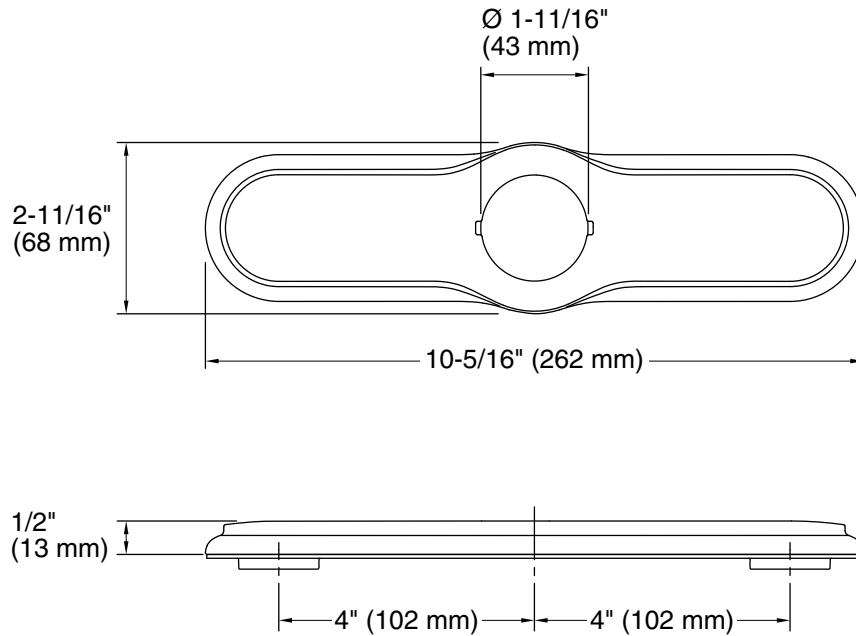

Features

- Coordinates with Tournant™ (K-77515) kitchen faucet

Recommended Products/Accessories

- K-77515 Semi-professional kitchen sink faucet with three-function sprayhead
- K-23723 Faucet cleaner

Codes/Standards

Technical Information

All product dimensions are nominal.

Handshower:

Rated maximum flow: 0 gal/min (0 l/min)