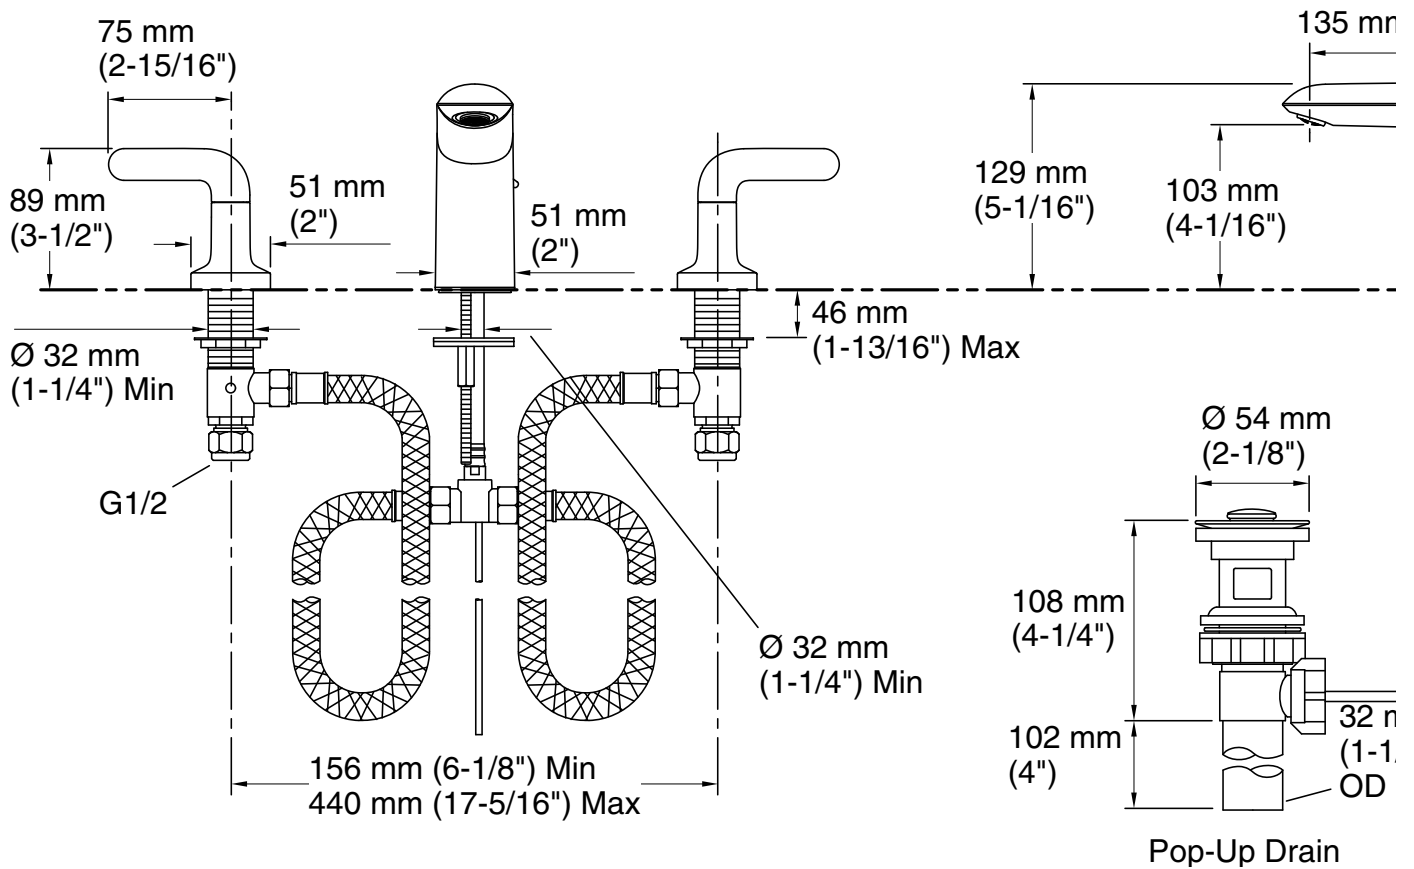

Technical Information

All product dimensions are nominal.

Faucet:

Flow rate: 2.37 gal/min (9 l/min)

Notes

Install this product according to the installation instructions.