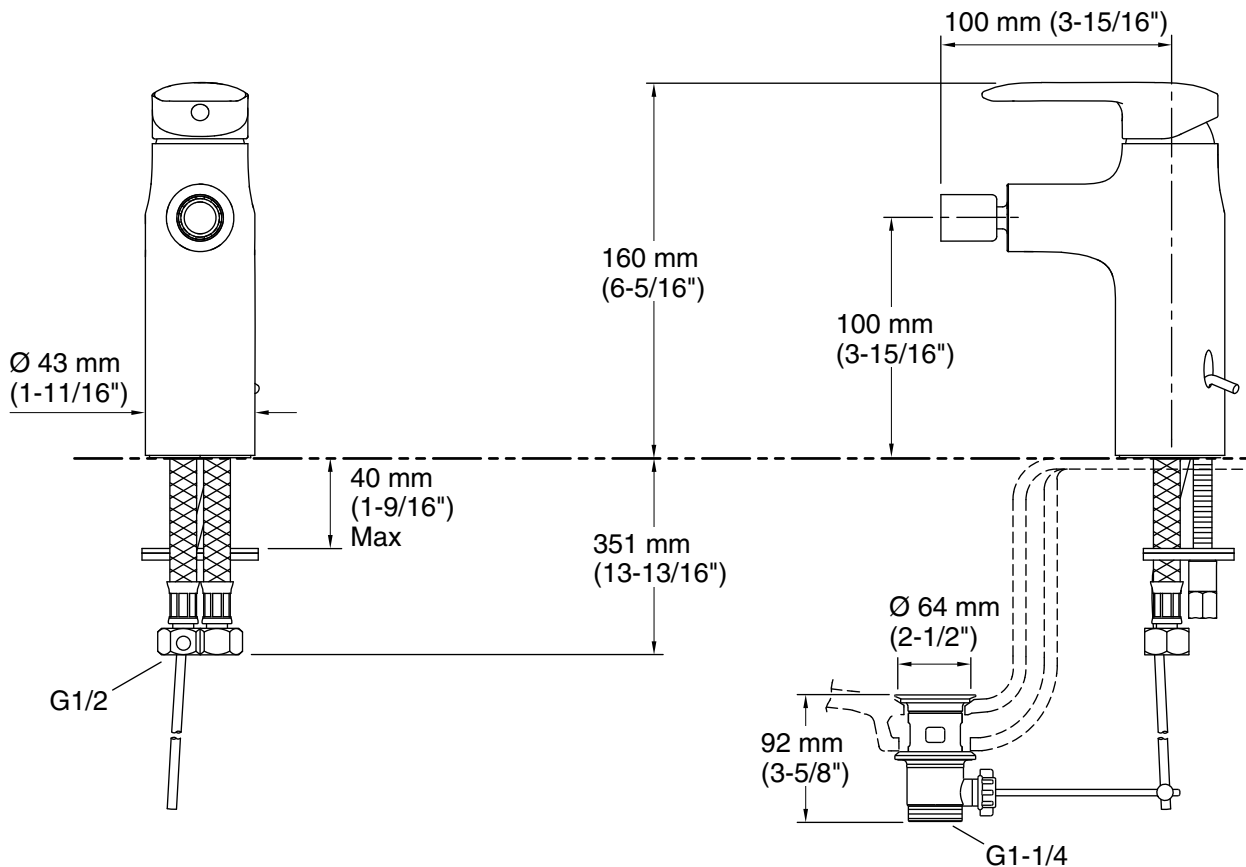

Features

- Metal construction
- Flexible G 1/2 supply hoses for easy installation

Material

- KOHLER[®] finishes resist corrosion and tarnishing

Codes/Standards

None Applicable

KOHLER[®] Produtos para Cozinhas e Banheiros Ltda Faucets Fifteen-Year Limited Warranty

See website for detailed warranty information.

Technical Information

All product dimensions are nominal.

Drain included: Yes

Notes

Install this product according to the installation guide.