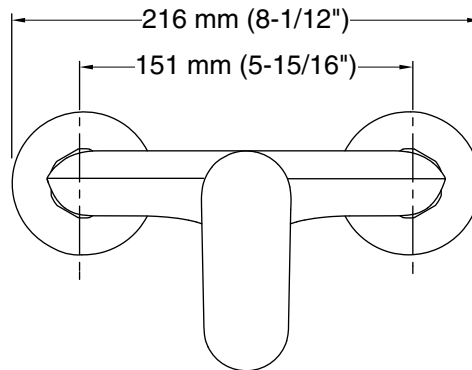

## Features

- Artful water delivery through exposed spout design
- Joystick handle
- KOHLER ceramic disc valves exceed industry longevity standards for a lifetime of durable performance
- Includes flexible G 1/2 supply hoses for easy installation
- Includes drain
- 167 mm spout reach

### Technical Information

All product dimensions are nominal.