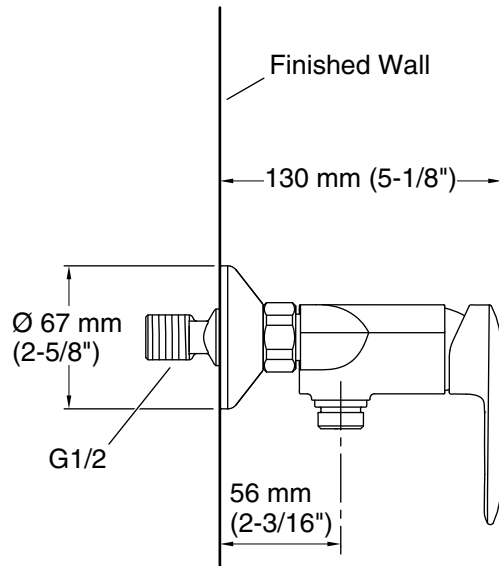

## Features

- Artful water delivery through exposed spout design
- Joystick handle
- KOHLER ceramic disc valves exceed industry longevity standards for a lifetime of durable performance
- Includes flexible G 1/2 supply hoses for easy installation
- Includes drain
- 167 mm spout reach

### Technical Information

All product dimensions are nominal.