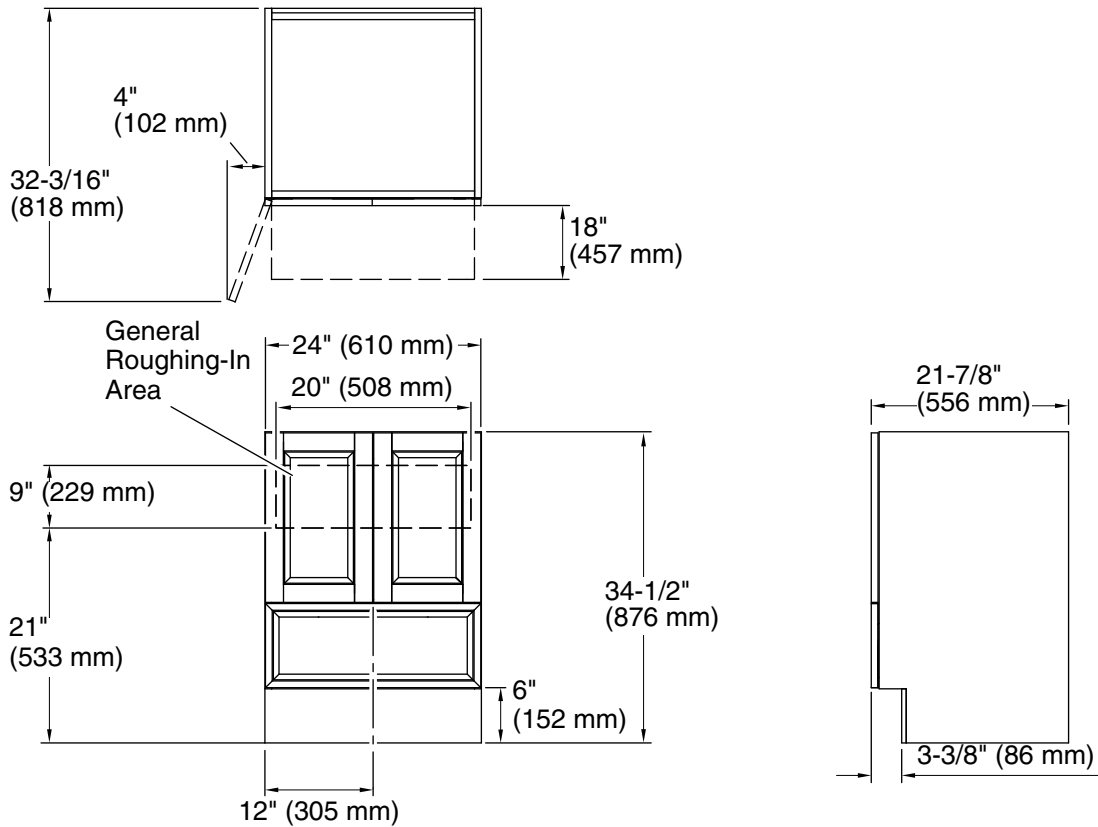

## Technical Information

All product dimensions are nominal.

Vanity type: Standard