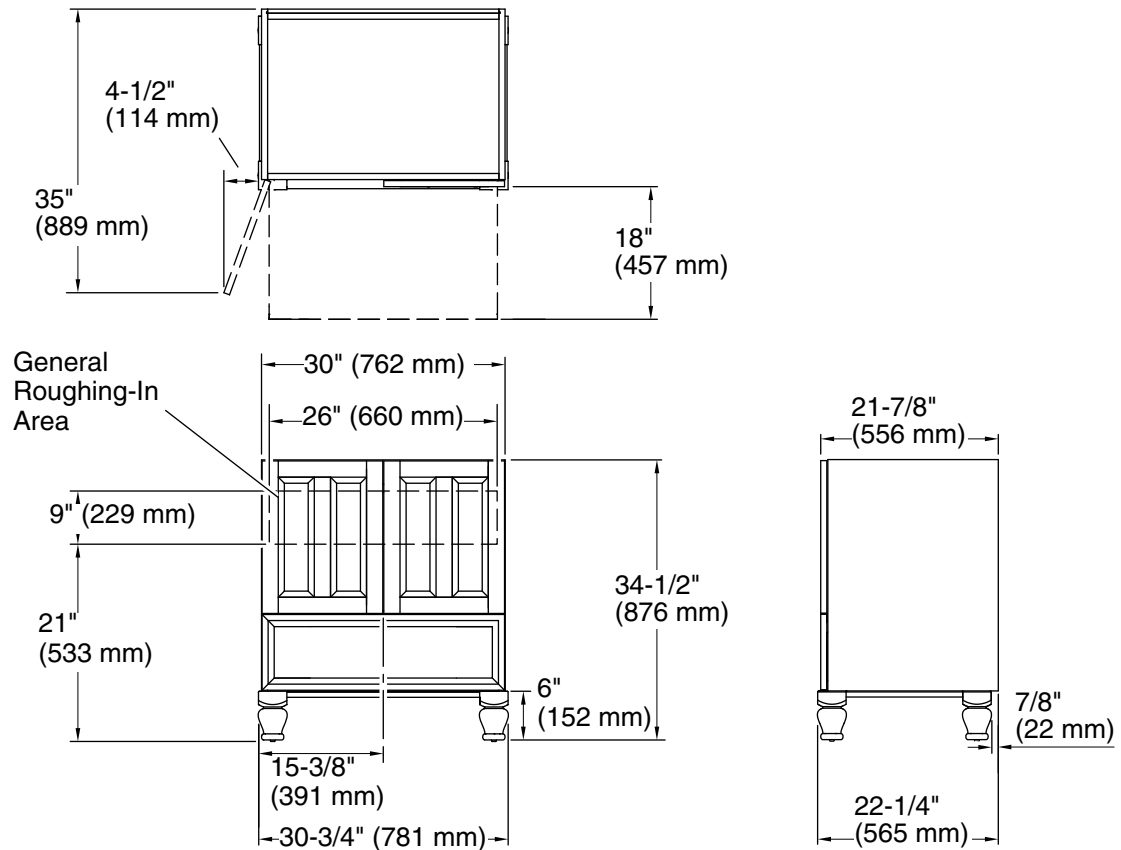

Technical Information

All product dimensions are nominal.

Vanity type: Standard

Notes

Install this product according to the installation guide.

Decorative cabinet hardware is not supplied. Refer to the KOHLER bath accessories line for recommended cabinet hardware to complement your vanity.

Select the type of fastener based upon the wall material. Two 250 lb (113.4 kg) minimum load bearing fasteners are recommended.