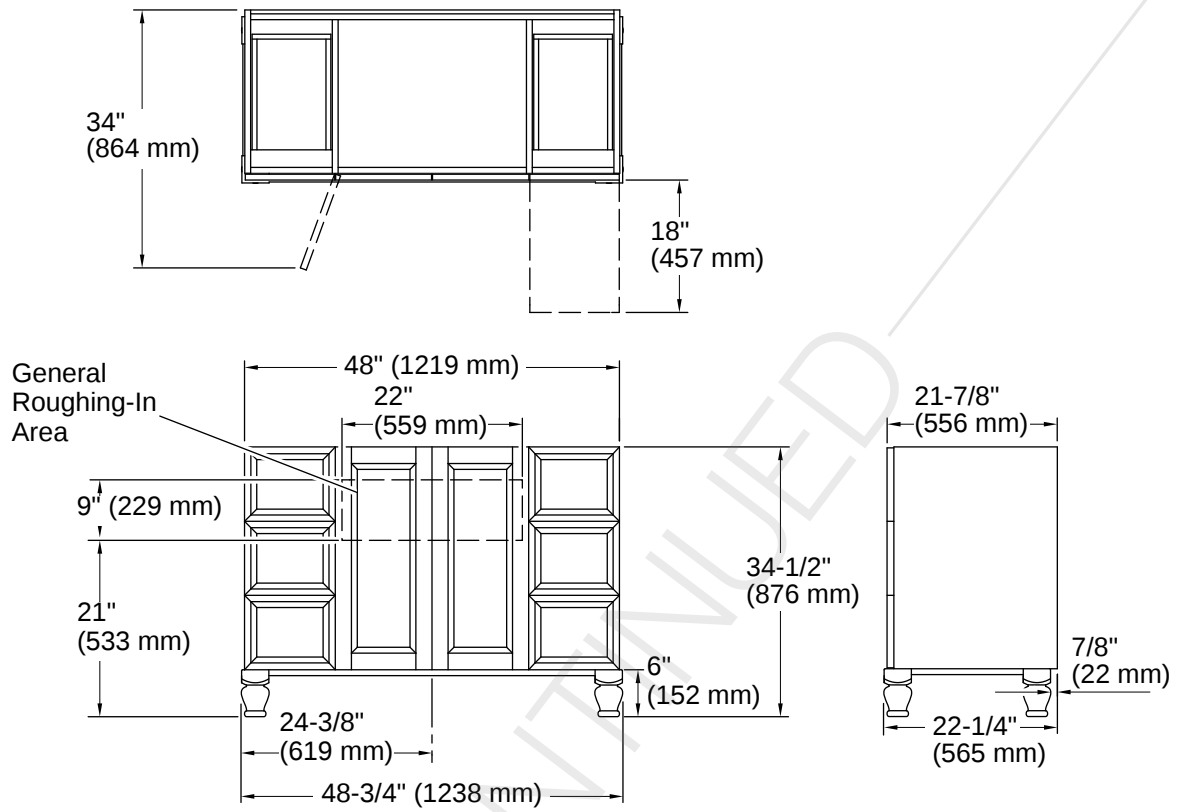

Installation Notes

Install this product according to the installation instructions.

Decorative cabinet hardware is not supplied. Refer to the KOHLER bath accessories line for recommended cabinet hardware to complement your vanity.

Select the type of fastener based upon the wall material.

Two 250 lb (113.4 kg) minimum load bearing fasteners are recommended.