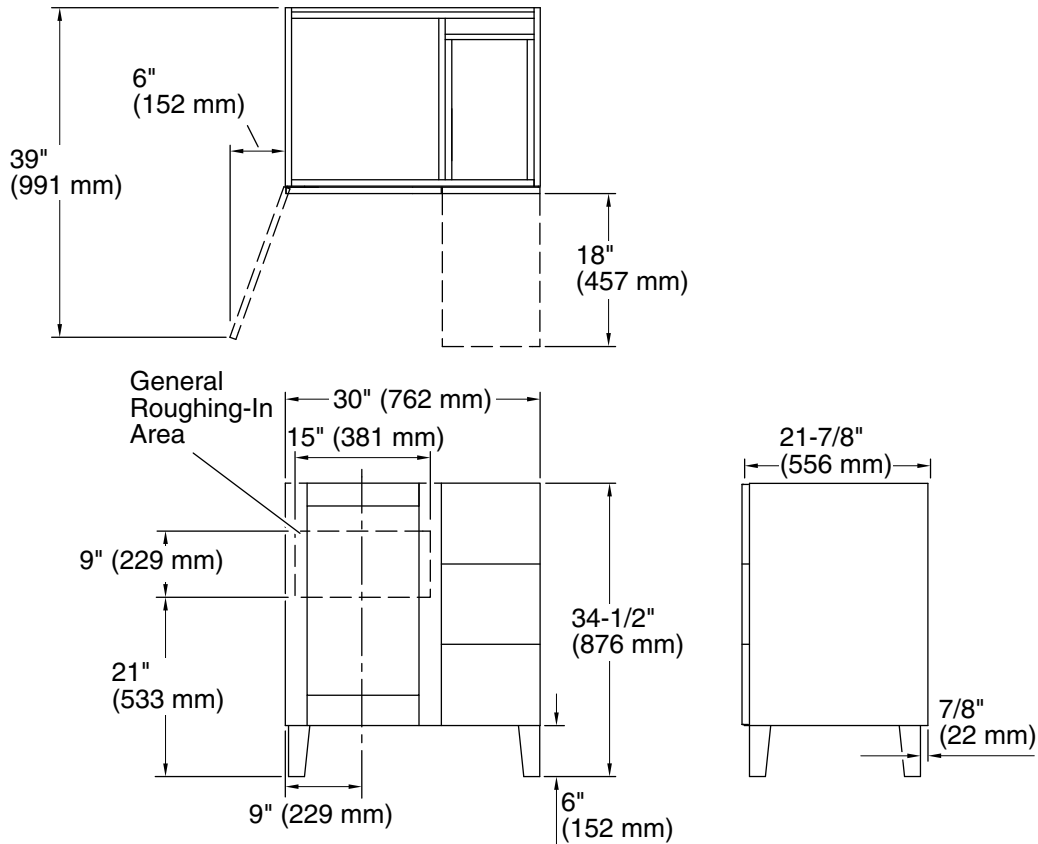

Technical Information

All product dimensions are nominal.

Vanity type: Standard

Notes

Install this product according to the installation guide.

Decorative cabinet hardware is not supplied. Refer to the KOHLER bath accessories line for recommended cabinet hardware to complement your vanity.

Select the type of fastener based upon the wall material. Two 250 lb (113.4 kg) minimum load bearing fasteners are recommended.