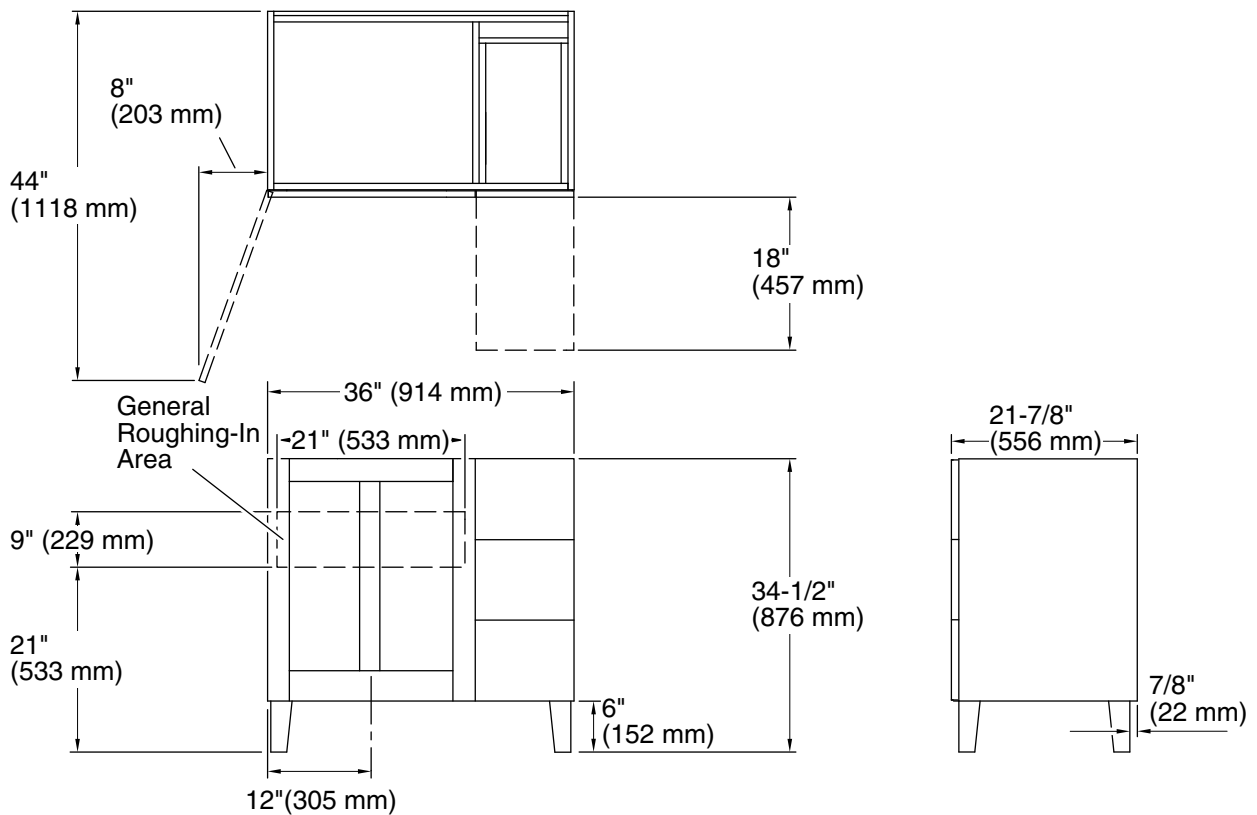

Technical Information

All product dimensions are nominal.

Vanity type: Standard

Notes

Install this product according to the installation guide.

Decorative cabinet hardware is not supplied. Refer to the KOHLER bath accessories line for recommended cabinet hardware to complement your vanity.

Select the type of fastener based upon the wall material. Two 250 lb (113.4 kg) minimum load bearing fasteners are recommended.