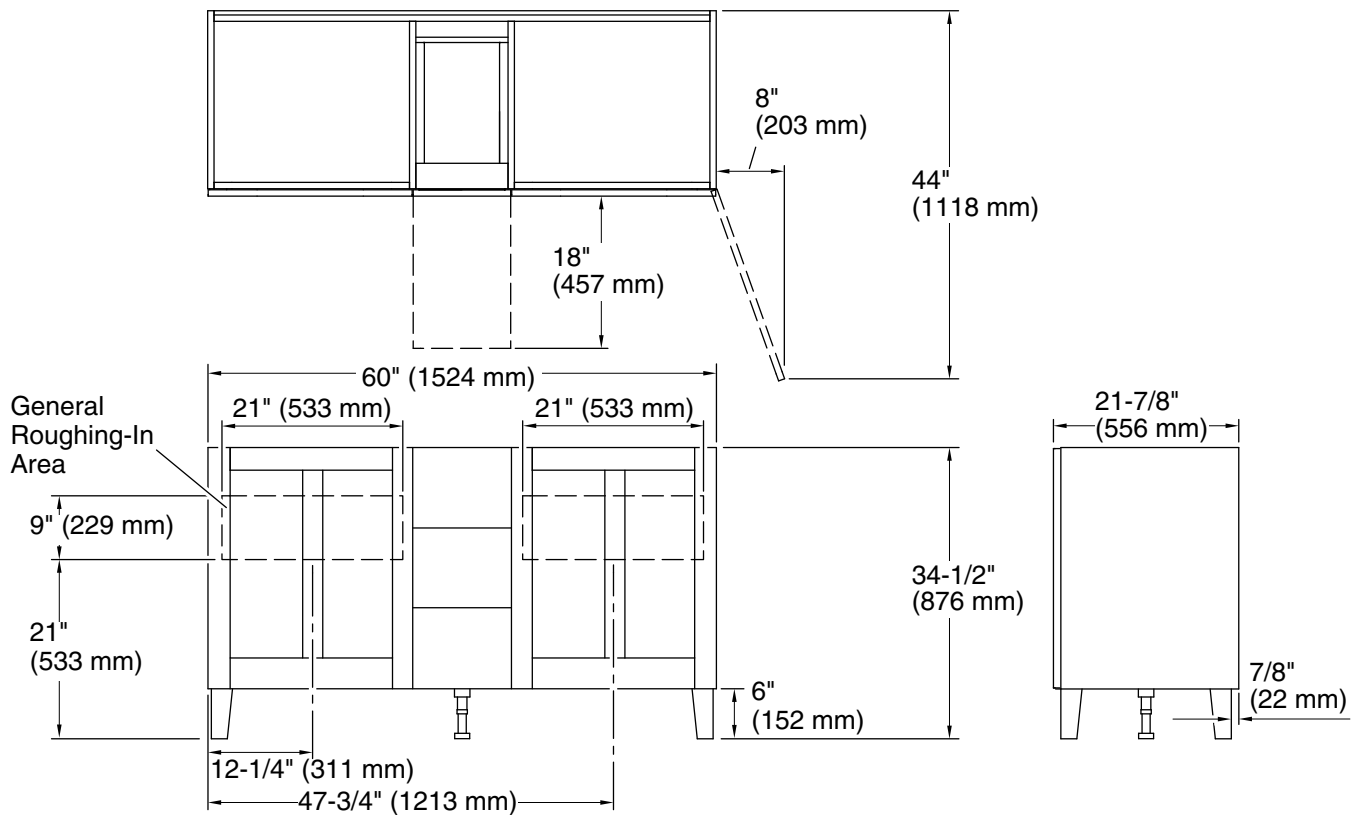

Technical Information

All product dimensions are nominal.

Vanity type: Standard

Notes

Install this product according to the installation guide.

Decorative cabinet hardware is not supplied. Refer to the KOHLER bath accessories line for recommended cabinet hardware to complement your vanity.

Select the type of fastener based upon the wall material. Two 250 lb (113.4 kg) minimum load bearing fasteners are recommended.