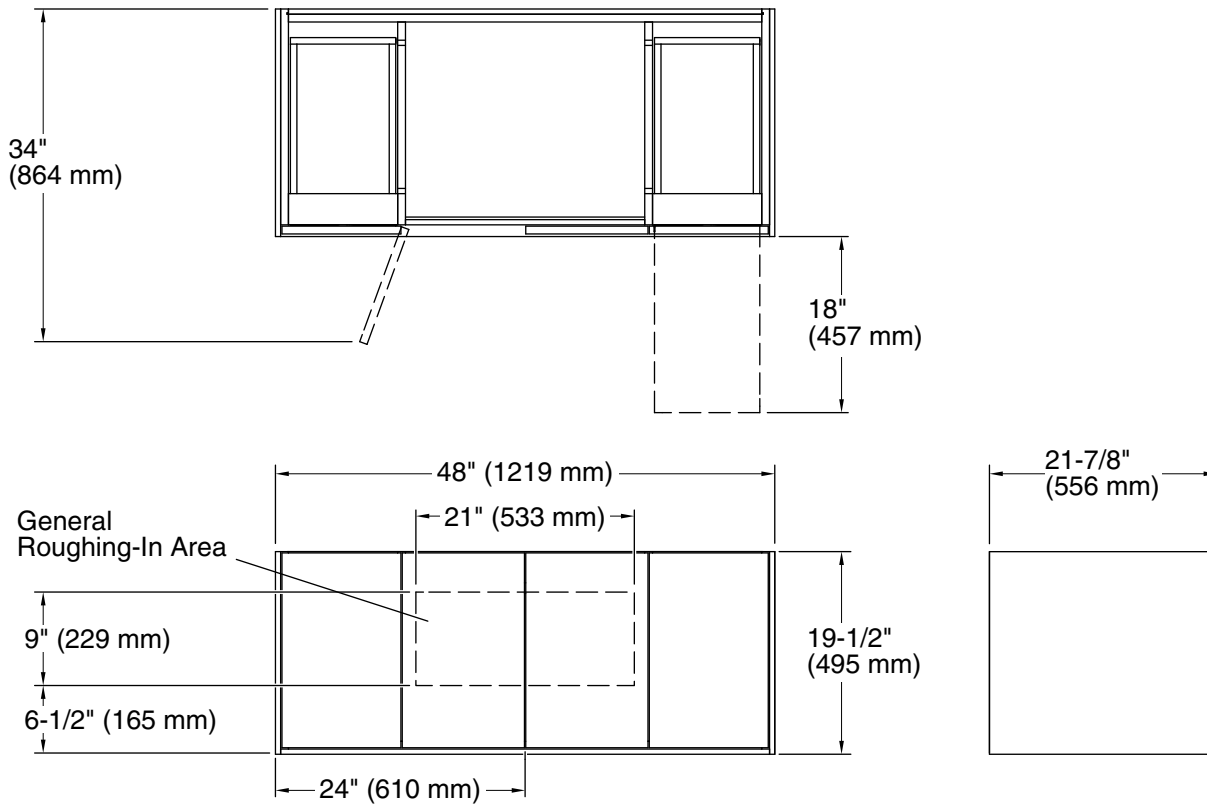

Technical Information

All product dimensions are nominal.

Vanity type: Wall-mount

Notes

Install this product according to the installation guide.

Decorative cabinet hardware is not supplied. Refer to the KOHLER bath accessories line for recommended cabinet hardware to complement your vanity.

Select the type of fastener based upon the wall material. Two 500 lb (227 kg) minimum load bearing fasteners are recommended.