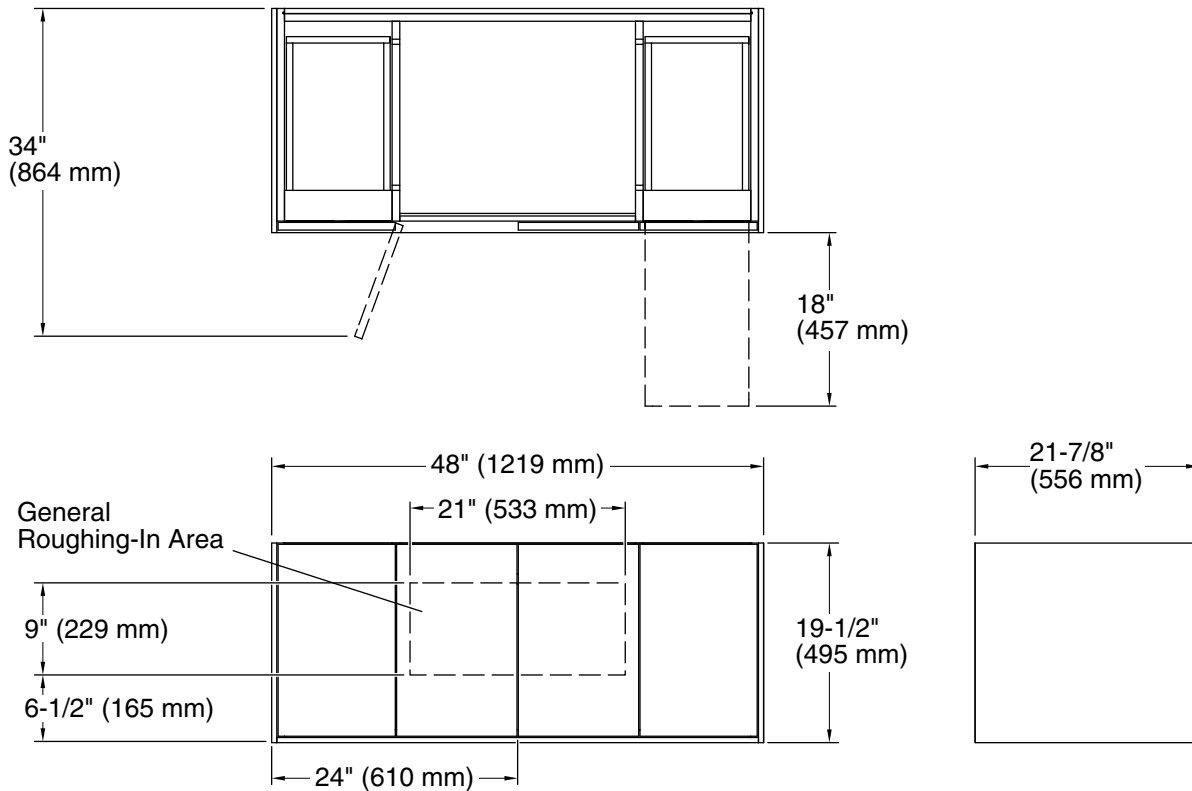

Technical Information

All product dimensions are nominal.

Vanity type: Wall-mount

Lighting included: No

Notes

Install this product according to the installation guide.

Decorative cabinet hardware is not supplied. Refer to the KOHLER bath accessories line for recommended cabinet hardware to complement your vanity.

Select the type of fastener based upon the wall material. Two 500 lb (227 kg) minimum load bearing fasteners are recommended.