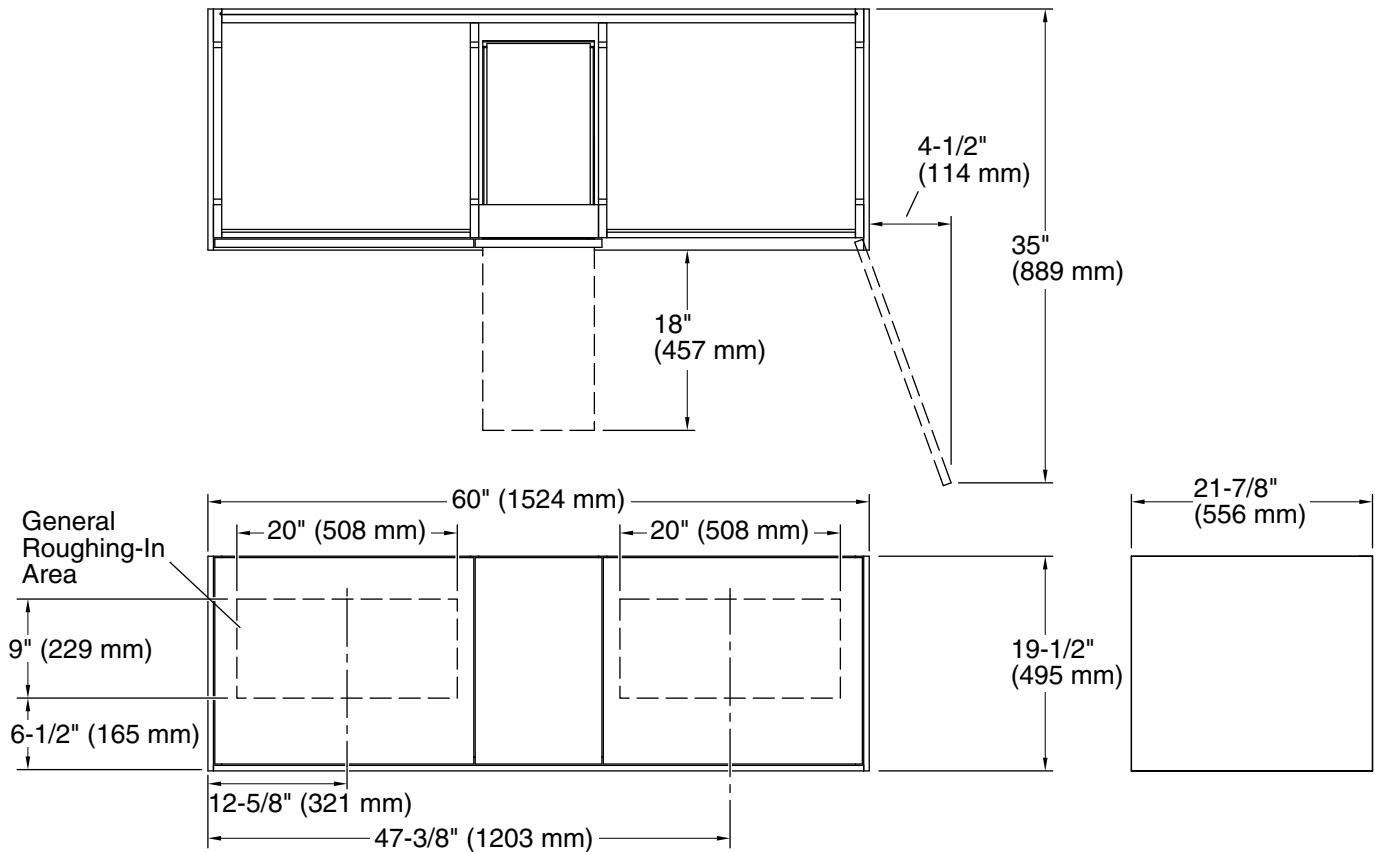

Features

- Catalyzed conversion varnish provides a durable moisture-resistant finish
- Two doors and one drawer
- Frameless construction with full-overlay doors and drawer
- Three-way adjustable slow-close door hinges for easy cabinet access
- Full-extension 18" (457 mm) depth drawer with soft-close undermount slides for smooth opening
- Solid wood drawer with dovetail joint construction
- Wall-hung design offers a clean, streamlined look
- Customize your storage with optional accessories such as shelves, trays, drawer dividers, and medicine cabinets (sold separately)

Technical Information

All product dimensions are nominal.

Vanity type: Wall-mount