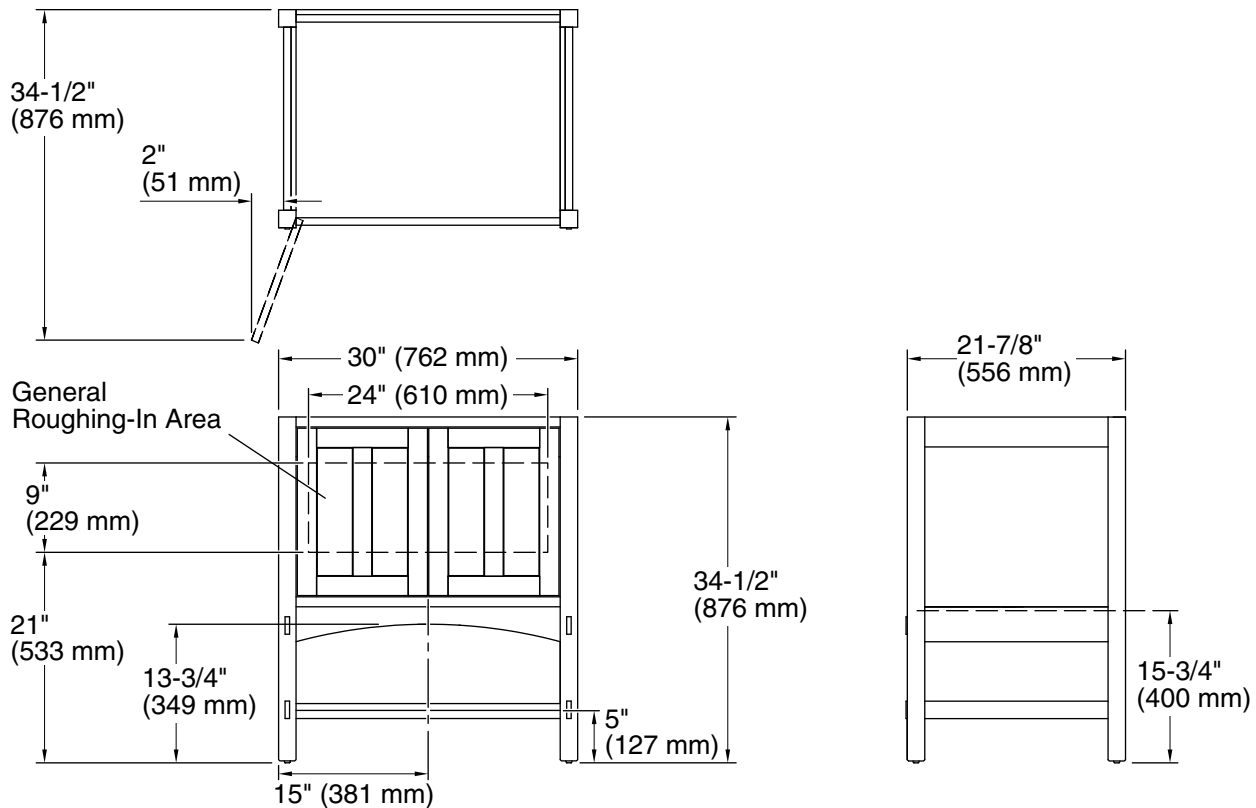

Technical Information

All product dimensions are nominal.

Vanity type: Standard

Notes

Install this product according to the installation guide.

Decorative cabinet hardware is not supplied. Refer to the KOHLER bath accessories line for recommended cabinet hardware to complement your vanity.

Select the type of fastener based upon the wall material. Two 250 lb (113.4 kg) minimum load bearing fasteners are recommended.