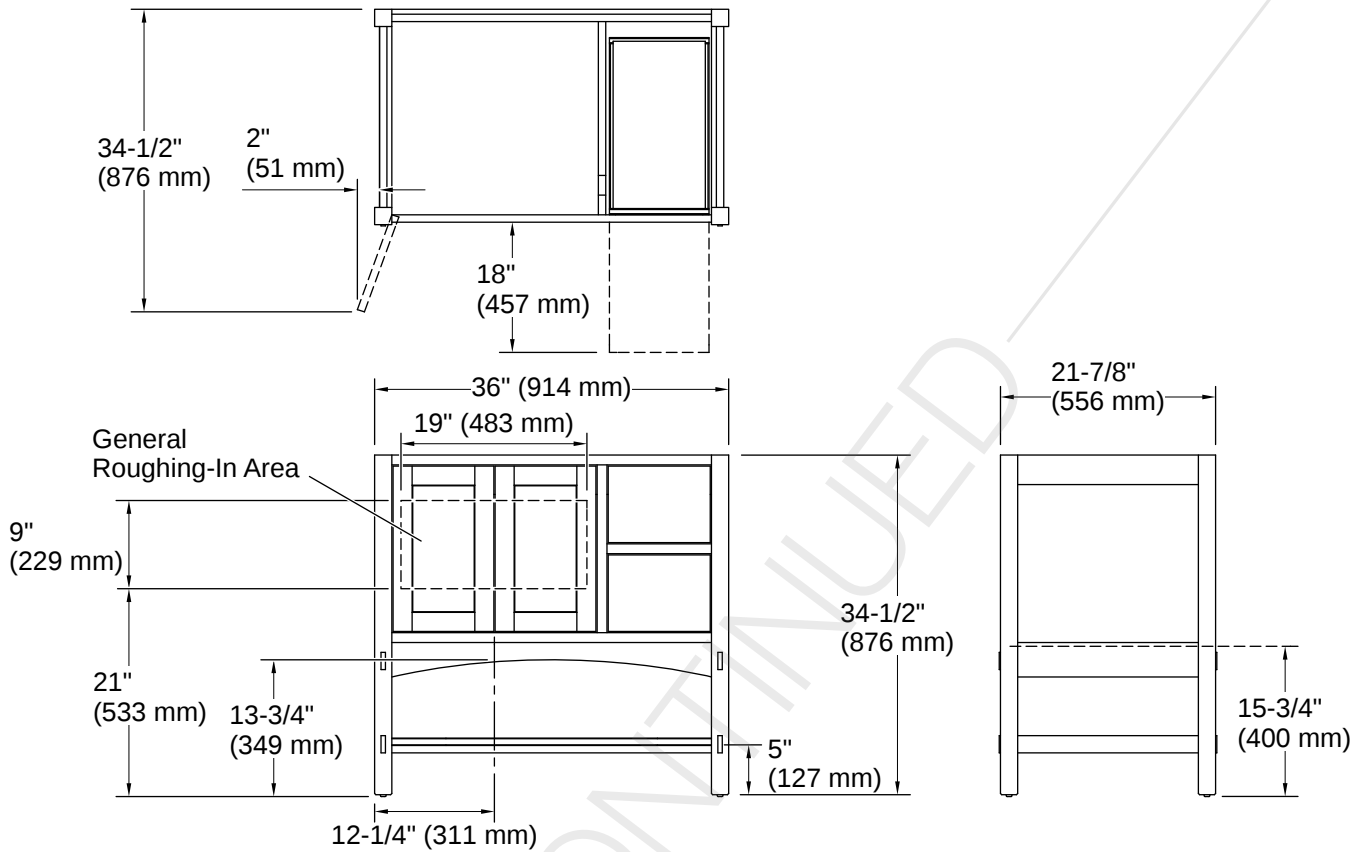

Installation Notes

Install this product according to the installation instructions.

Decorative cabinet hardware is not supplied. Refer to the KOHLER bath accessories line for recommended cabinet hardware to complement your vanity.

Select the type of fastener based upon the wall material. Two 250 lb (113.4 kg) minimum load bearing fasteners are recommended.