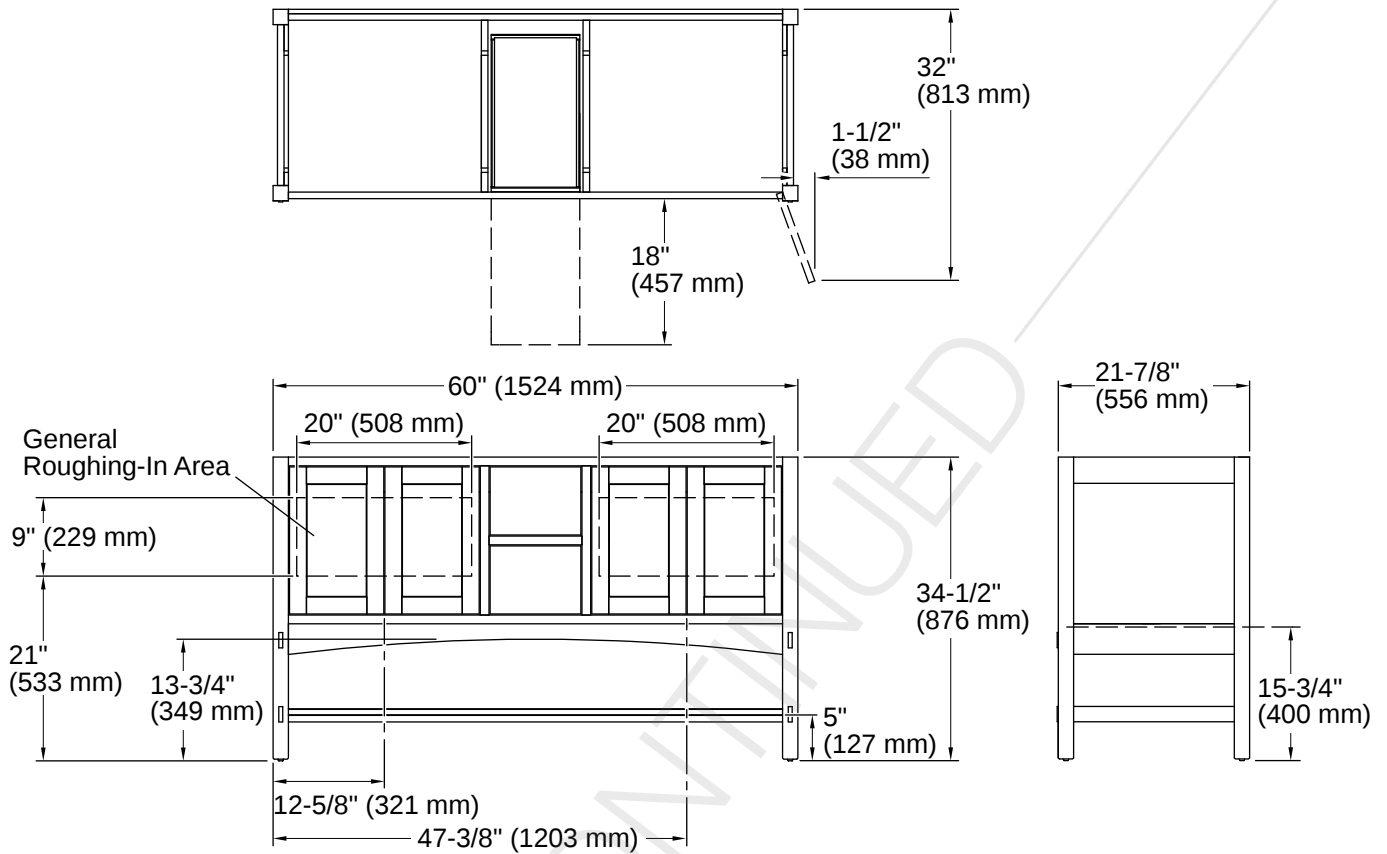

Installation Notes

Install this product according to the installation instructions.

Decorative cabinet hardware is not supplied. Refer to the KOHLER bath accessories line for recommended cabinet hardware to complement your vanity.

Select the type of fastener based upon the wall material.

Two 250 lb (113.4 kg) minimum load bearing fasteners are recommended.