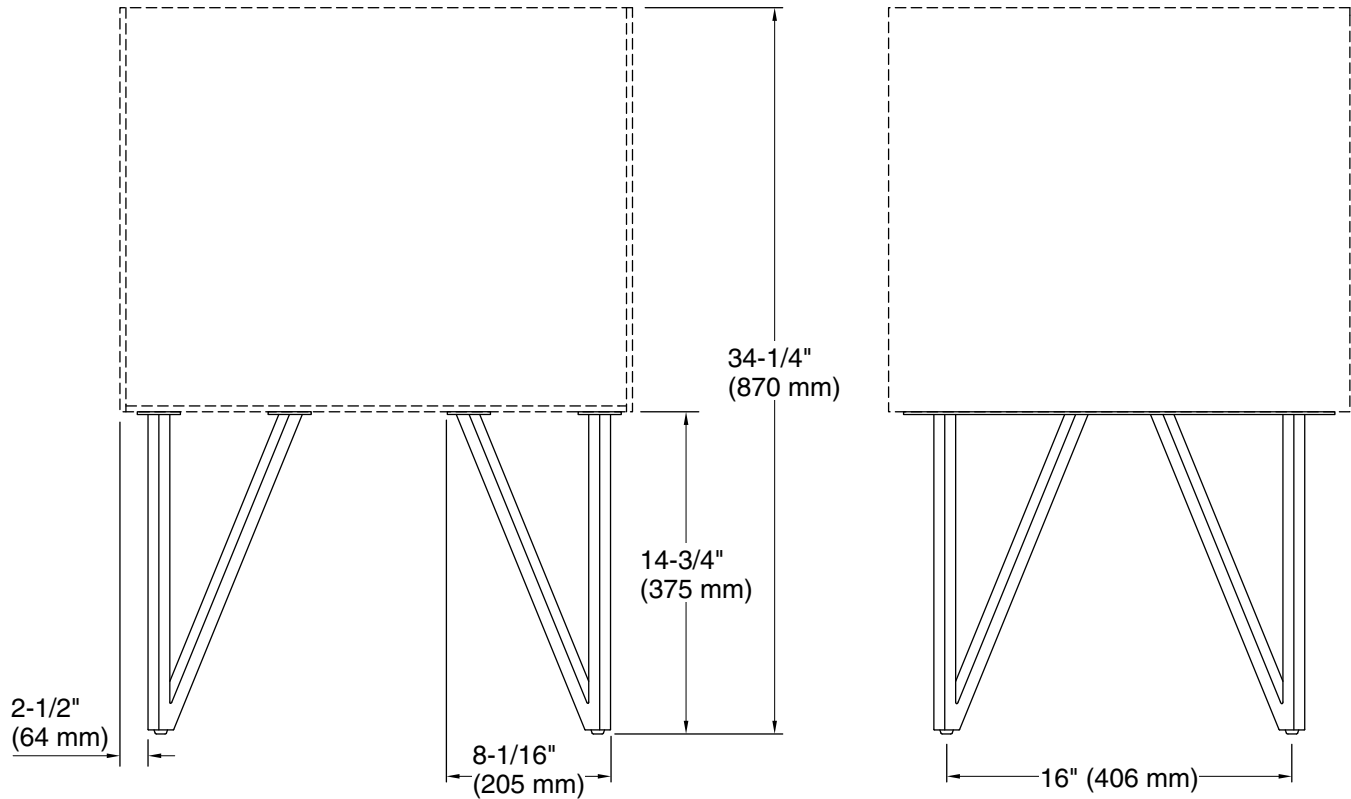

Technical Information

All product dimensions are nominal.

Material: Metal

Notes

Install this product according to the installation instructions.