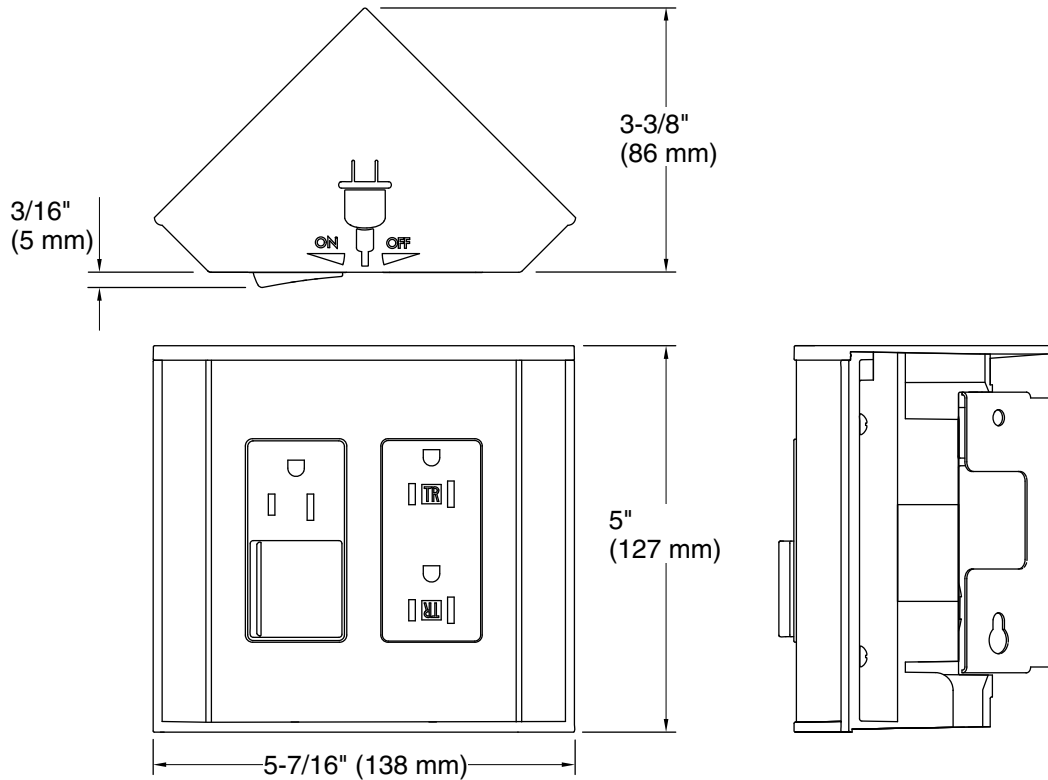

Required Electrical Service

One circuit required, protected with Class A Ground-Fault Circuit-Interrupter (GFCI). Outside North America, this device may be known as a Residual Current Device (RCD).

120 V, 15 A

Technical Information

All product dimensions are nominal.

Material: Plastic

Notes

Install this product according to the installation guide.

Power cord is 72" (1829 mm) in length.

Provide a grounded electrical outlet within close proximity to the electrical accessory.