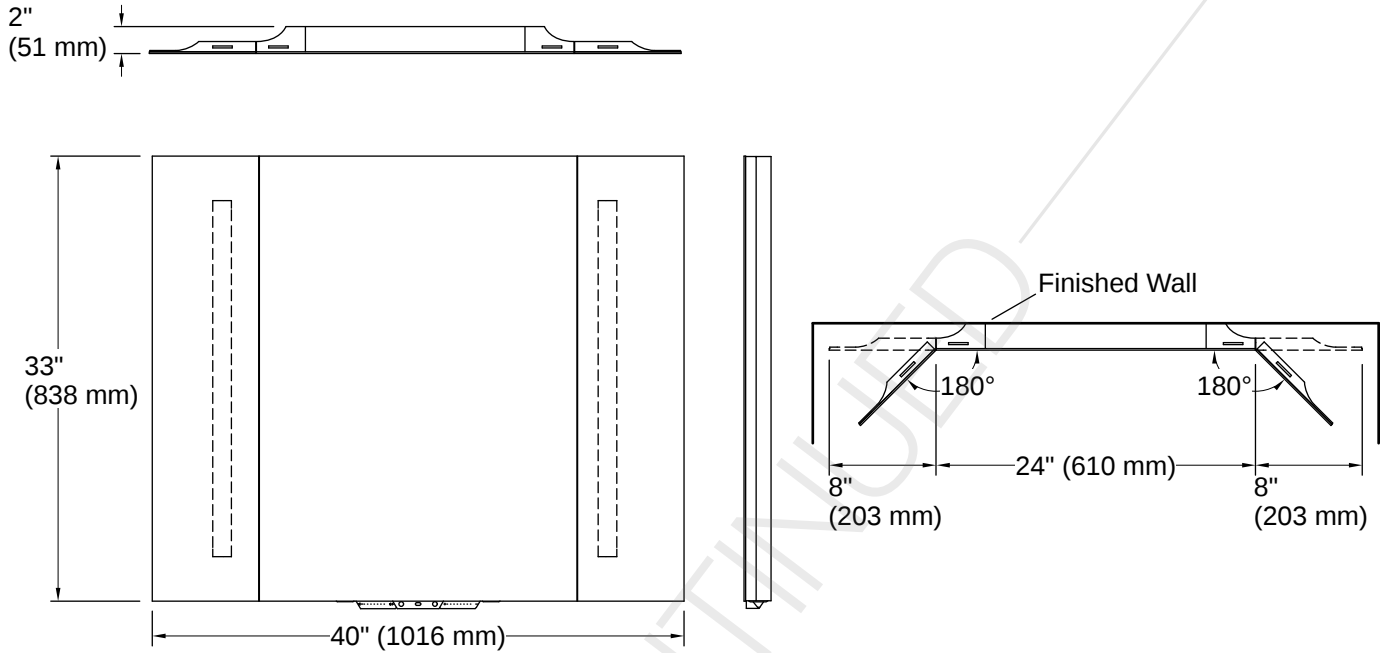

Installation

- Includes mounting hardware for surface installation

Installation Notes

Install this product according to the installation instructions.

Select the type of fastener based on the wall material. A minimum 20 lb (9.07 kg) load bearing fastener is recommended.

Install the fastener to a stud to avoid possible property and product damage.