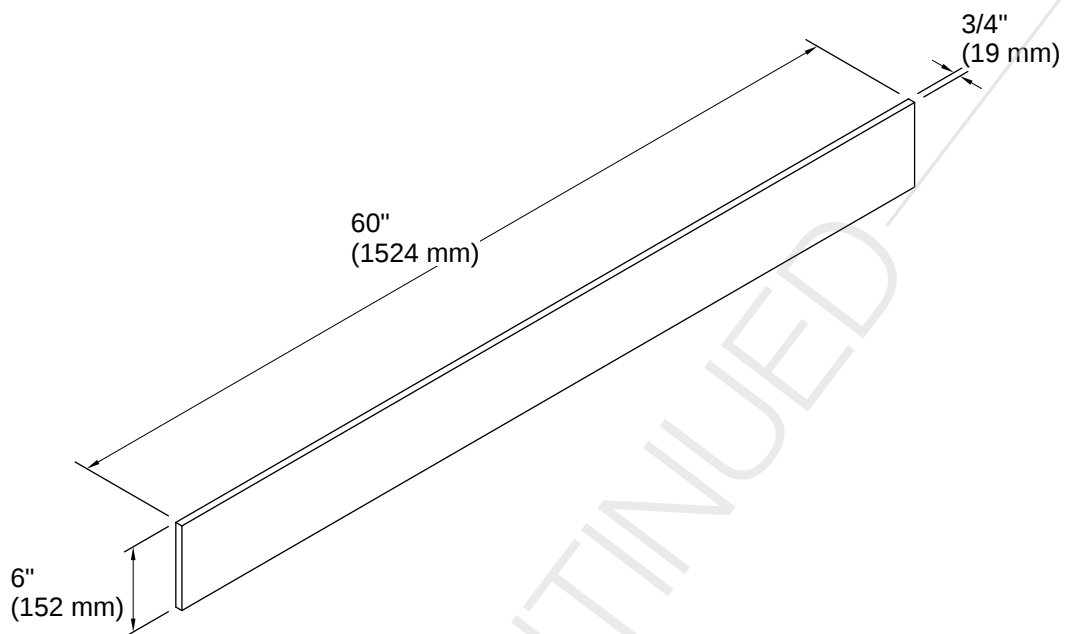

Installation Notes

Install this product according to the installation instructions.

DISCONTINUED